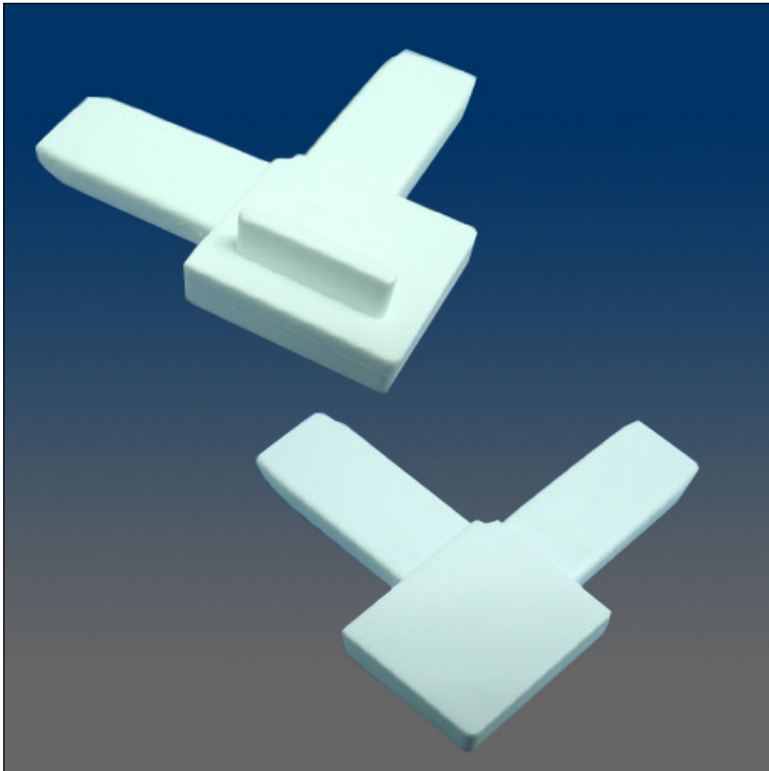

Screen Hardware

www.visionhardware.com

Screen Hardware

Model Number:
1035-LR

Description:
screen corner w/ stop, handed

Sales Contact:
(800) 220-4756
sales@visionhardware.com

500 Metuchen Road
South Plainfield NJ 07080