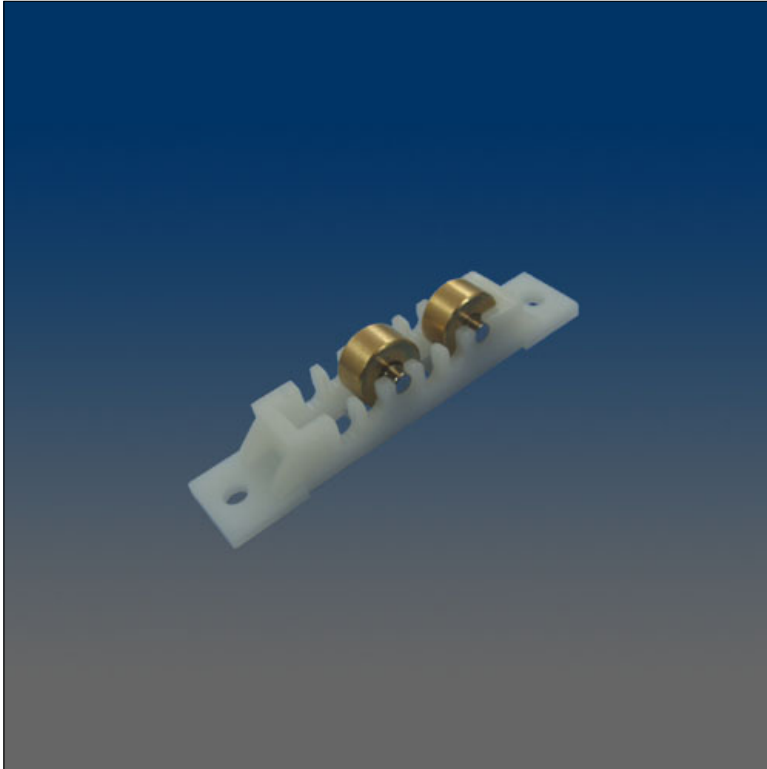

Rollers

www.visionhardware.com

Rollers

Model Number:
11551

Description:
adjustable roller, screw mount, brass wheel, SS axle, shallow notch

Sales Contact:
(800) 220-4756
sales@visionhardware.com

500 Metuchen Road
South Plainfield NJ 07080