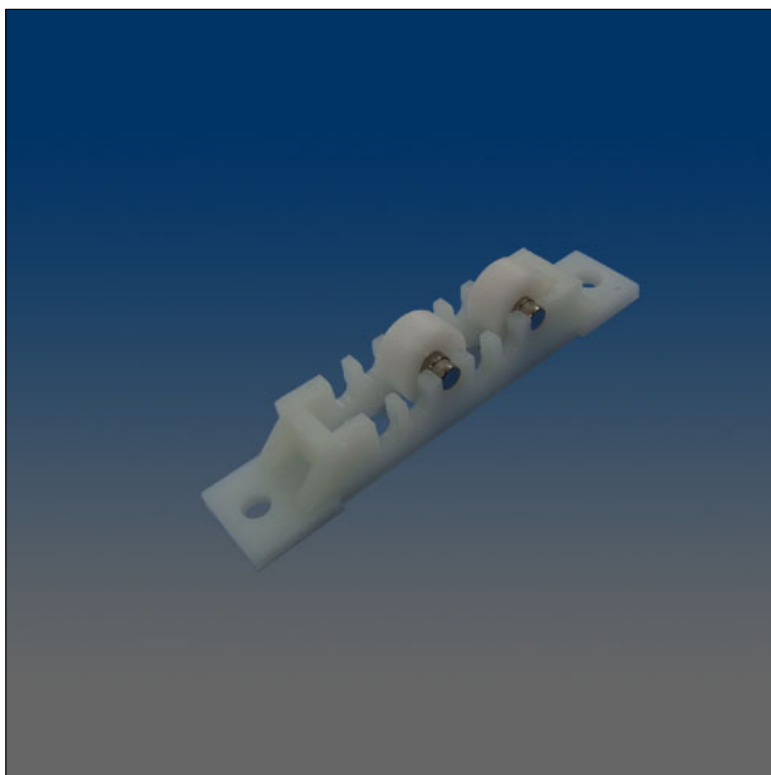

Rollers

www.visionhardware.com

Rollers

Model Number:

11521

Description:

roller, screw mount, plastic wheel / stainless steel axle, shallow notch

Sales Contact: