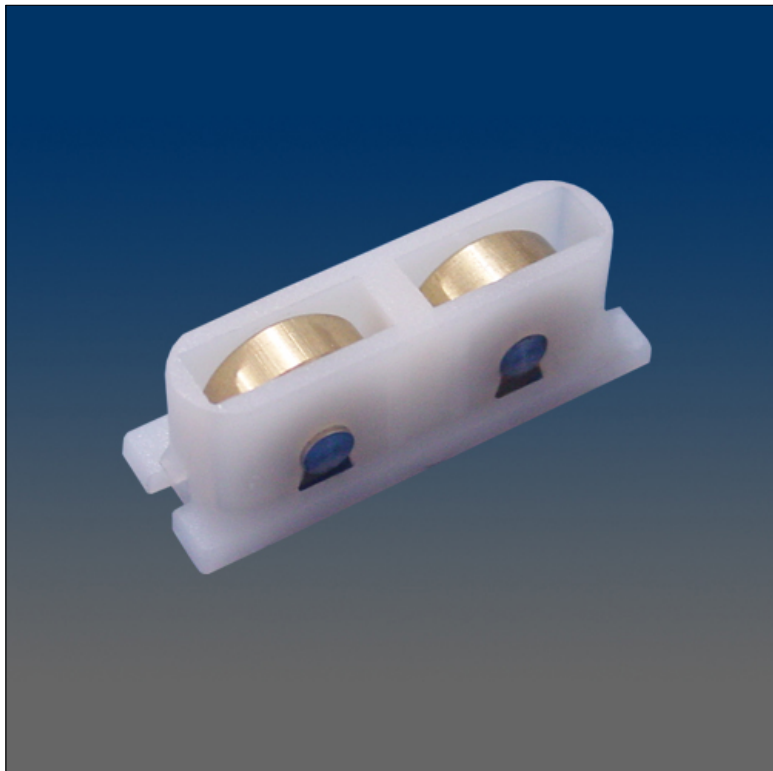

Rollers

www.visionhardware.com

Rollers

Model Number:
11383

Description:
roller, brass wheel / stainless steel axle

Sales Contact:
(800) 220-4756
sales@visionhardware.com

500 Metuchen Road
South Plainfield NJ 07080