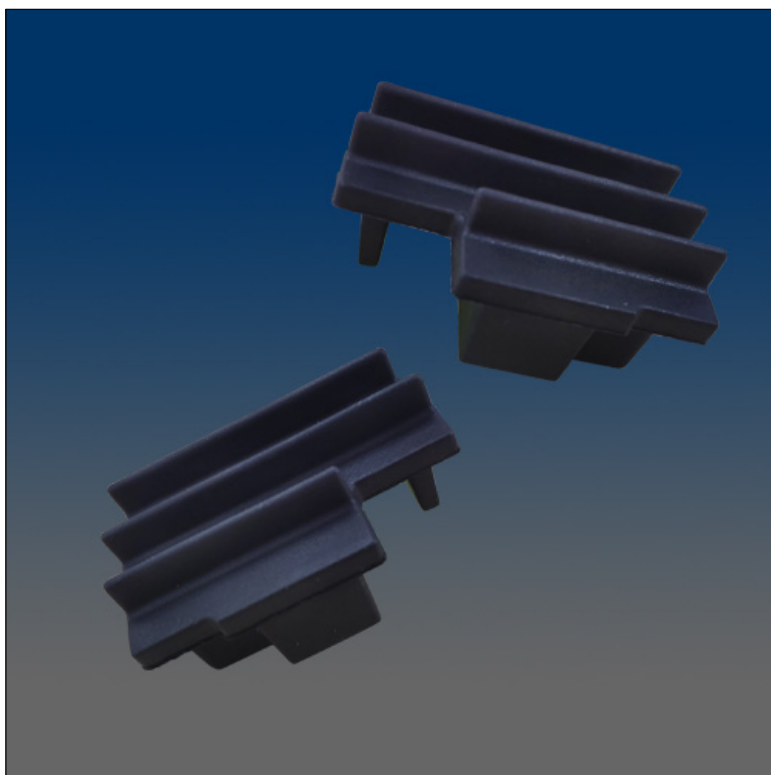

End Rail Caps

www.visionhardware.com

End Rail Caps

Model Number:
2277-LR

Description:
rail end cap, handed

Sales Contact:
(800) 220-4756
sales@visionhardware.com

500 Metuchen Road
South Plainfield NJ 07080