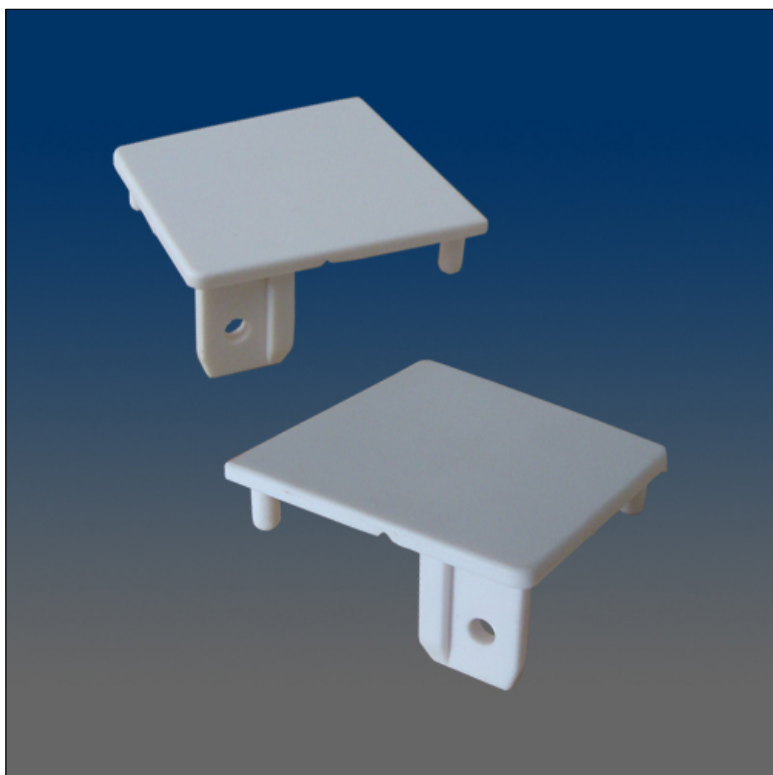

End Rail Caps

www.visionhardware.com

End Rail Caps

Model Number:
2271-LR

Description:
end cap, handed

Sales Contact:
(800) 220-4756
sales@visionhardware.com

500 Metuchen Road
South Plainfield NJ 07080