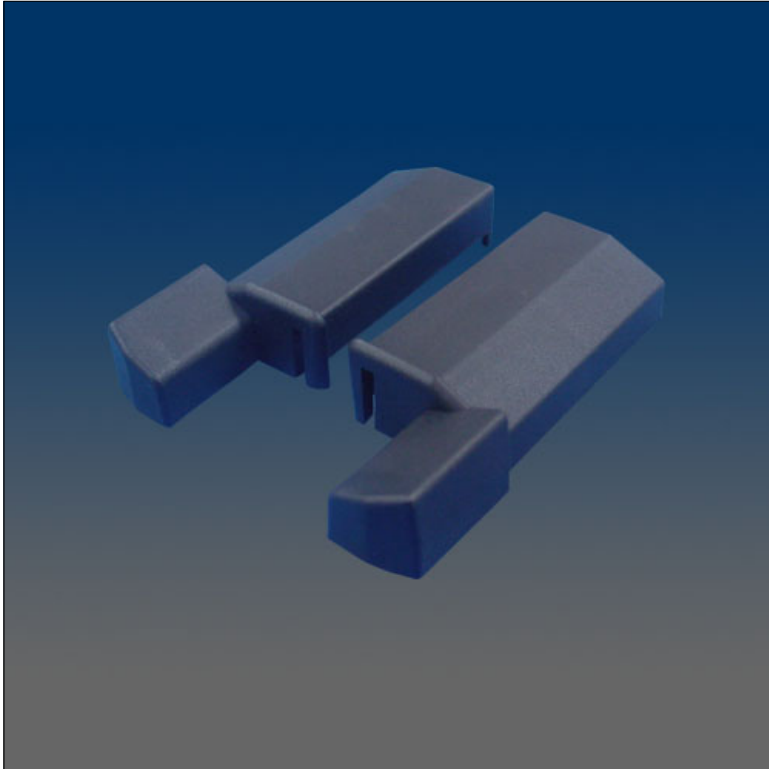

End Rail Caps

www.visionhardware.com

End Rail Caps

Model Number:
2233-LR

Description:
bow plug, handed

Sales Contact:
(800) 220-4756
sales@visionhardware.com

500 Metuchen Road
South Plainfield NJ 07080