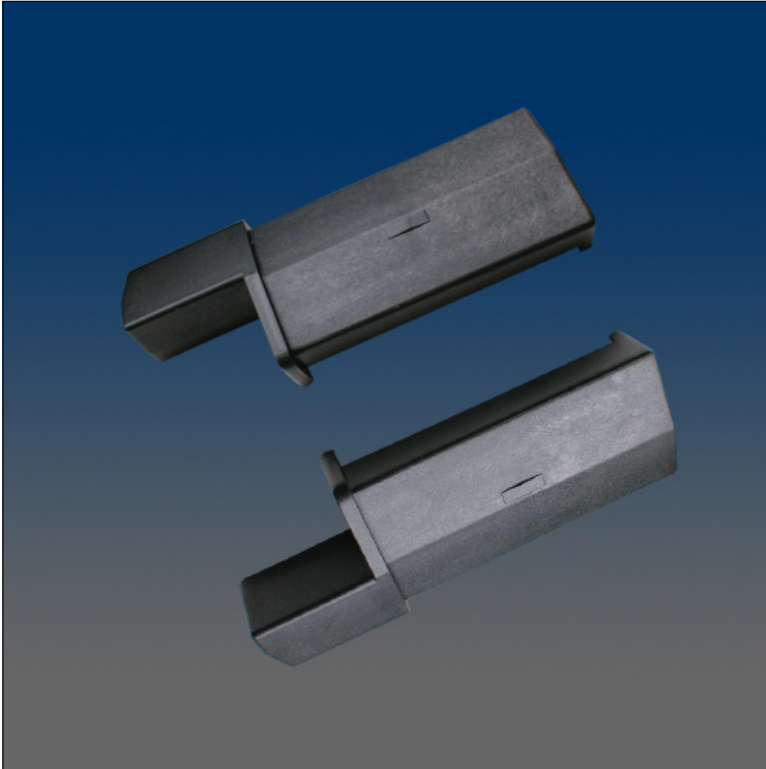

End Rail Caps

www.visionhardware.com

End Rail Caps

Model Number:
2232-LR

Description:
bow plug, handed

Sales Contact:
(800) 220-4756
sales@visionhardware.com

500 Metuchen Road
South Plainfield NJ 07080