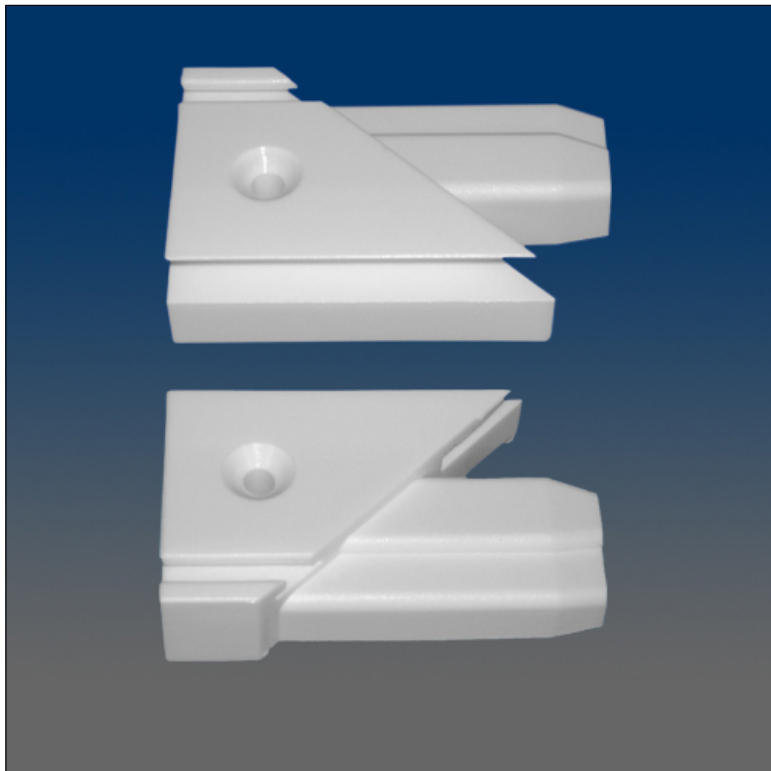

End Rail Caps

www.visionhardware.com

End Rail Caps

Model Number:

2230-LR

Description:

rail end cap, handed

Sales Contact: