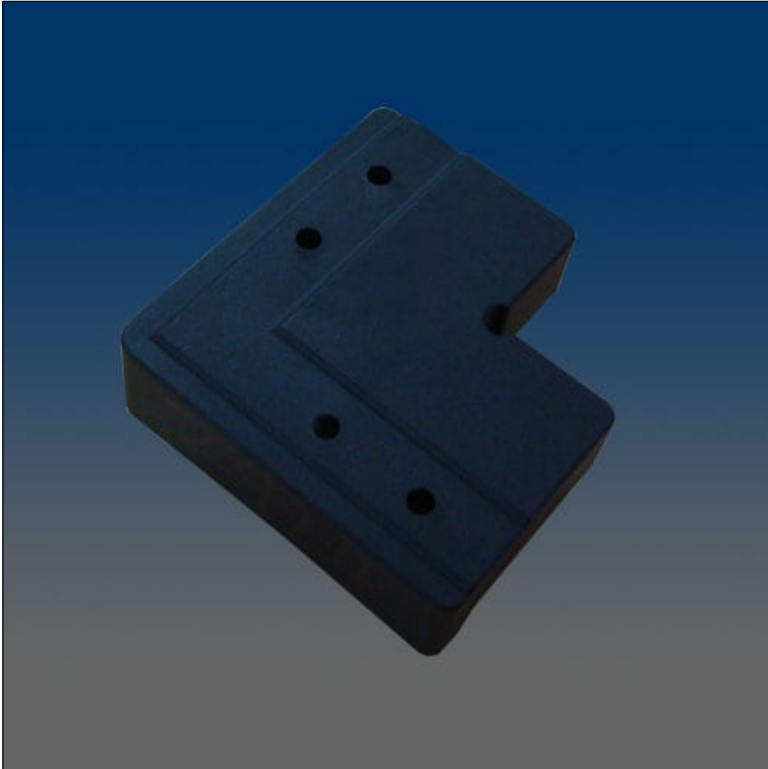

Miscellaneous

www.visionhardware.com

Miscellaneous

Model Number:
2424

Material:
PA6+30%GF

Description:
Plastic Miter Joint, 2" Colonial corner key

Sales Contact:
(800) 220-4756
sales@visionhardware.com

500 Metuchen Road
South Plainfield NJ 07080