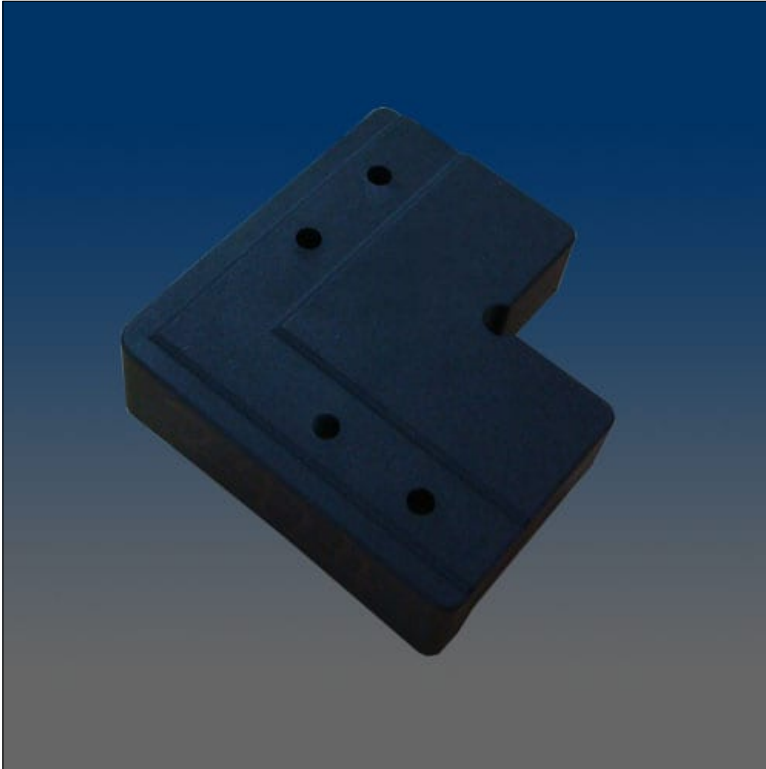

Miscellaneous

www.visionhardware.com

Miscellaneous

Model Number:
2424

Material:
PA6+30%GF

Description:
Plastic Miter Joint, 2" Colonial corner key

Sales Contact:
(800) 220-4756
sales@visionhardware.com

500 Metuchen Road
South Plainfield NJ 07080