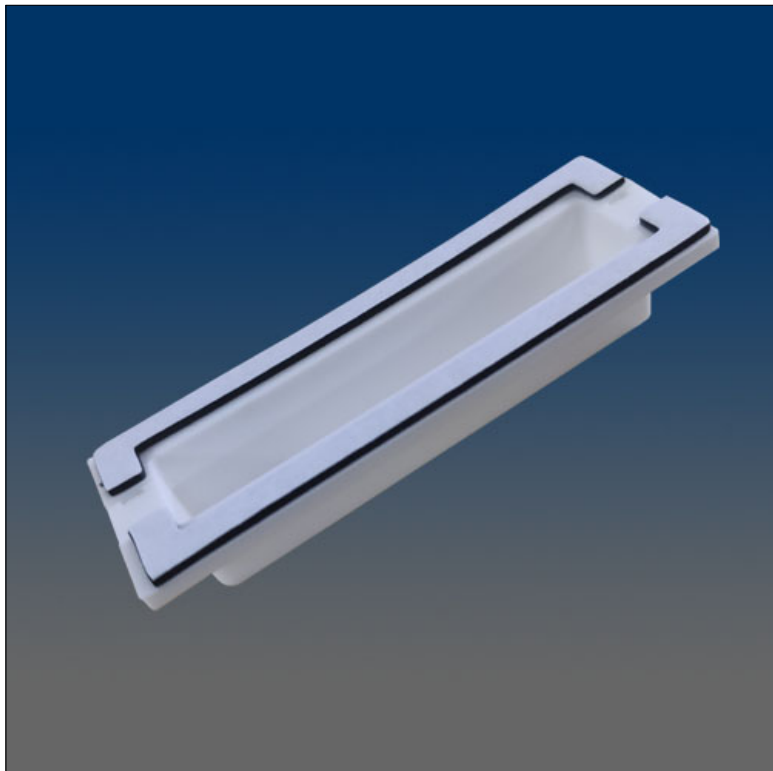

Patio Door

www.visionhardware.com

Patio Door

Model Number:

2205

Description:

patio door cover w/ adhesive pad, plastic

Sales Contact: