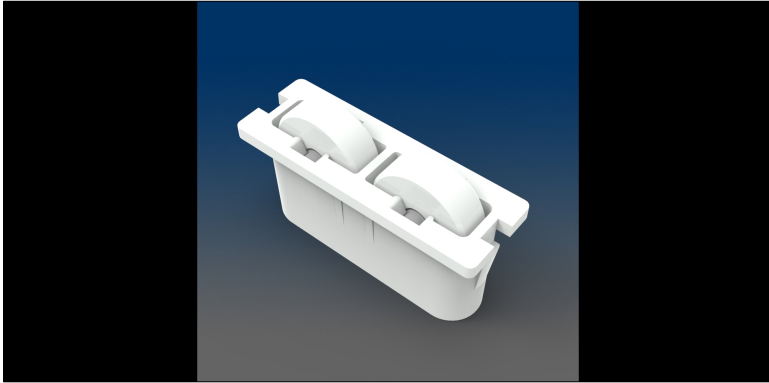

Rollers

www.visionhardware.com

Model Number:

1187

Description:

roller, brass wheel / stainless steel axle

Rollers

Sales Contact: