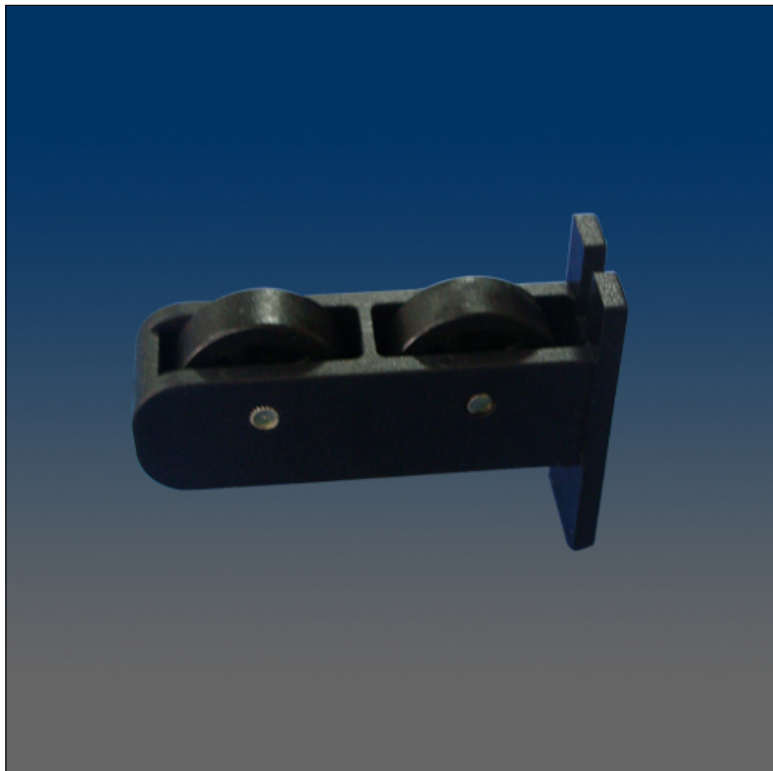

Rollers

www.visionhardware.com

Rollers

Model Number:

1169

Description:

sash roller, end mount, plastic wheel / steel axle

Sales Contact: