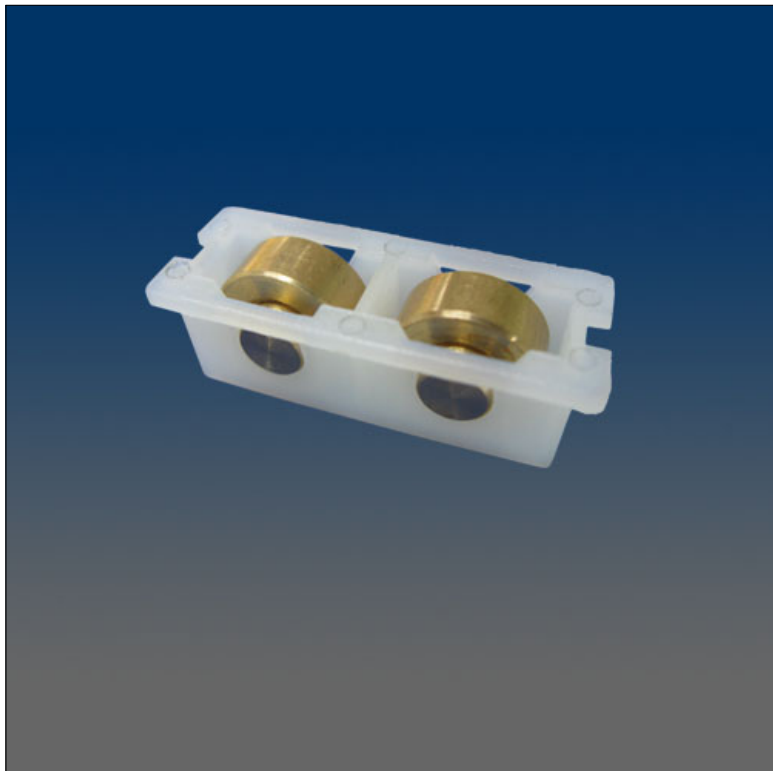

Rollers

www.visionhardware.com

Rollers

Model Number:
1136A

Description:
roller, brass wheel & axle

Sales Contact:
(800) 220-4756
sales@visionhardware.com

500 Metuchen Road
South Plainfield NJ 07080