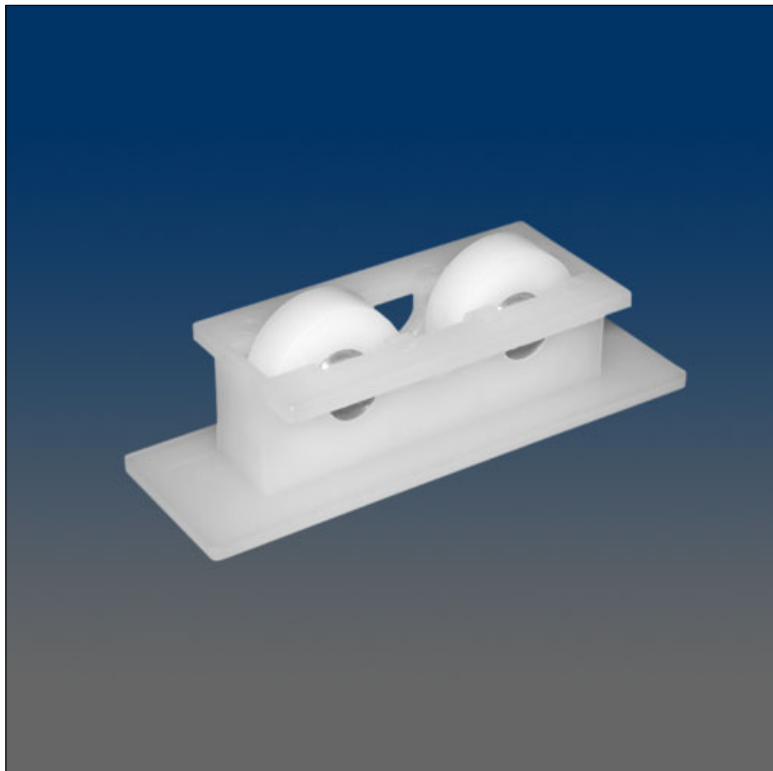

Uncategorized

www.visionhardware.com

Uncategorized

Model Number:
1135B

Description:
sash roller

Sales Contact:
(800) 220-4756
sales@visionhardware.com

500 Metuchen Road
South Plainfield NJ 07080