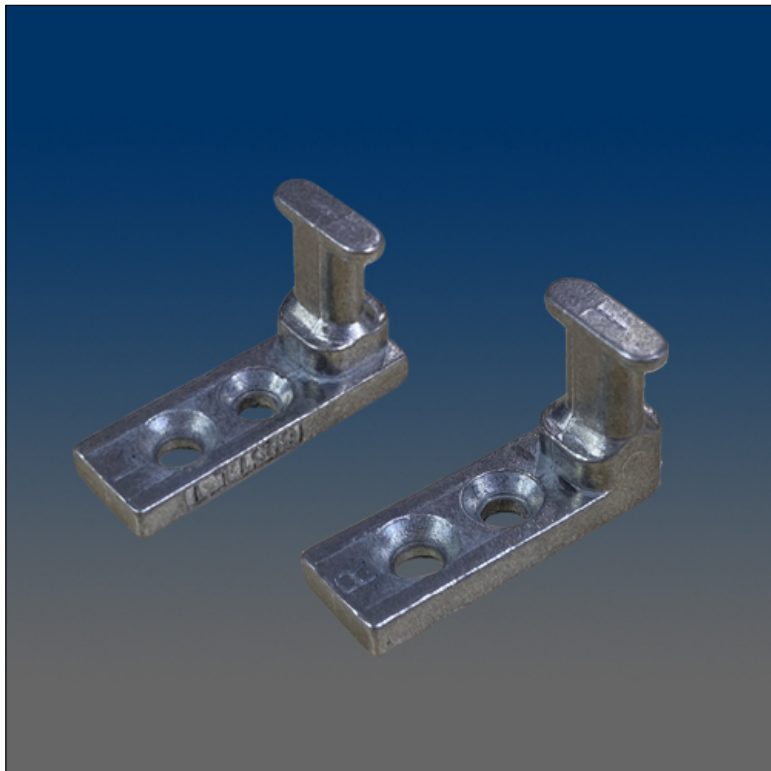

Pivot Bar

www.visionhardware.com

Pivot Bar

Model Number:

6951-LR

Description:

pivot bar, zinc, handed

Sales Contact: