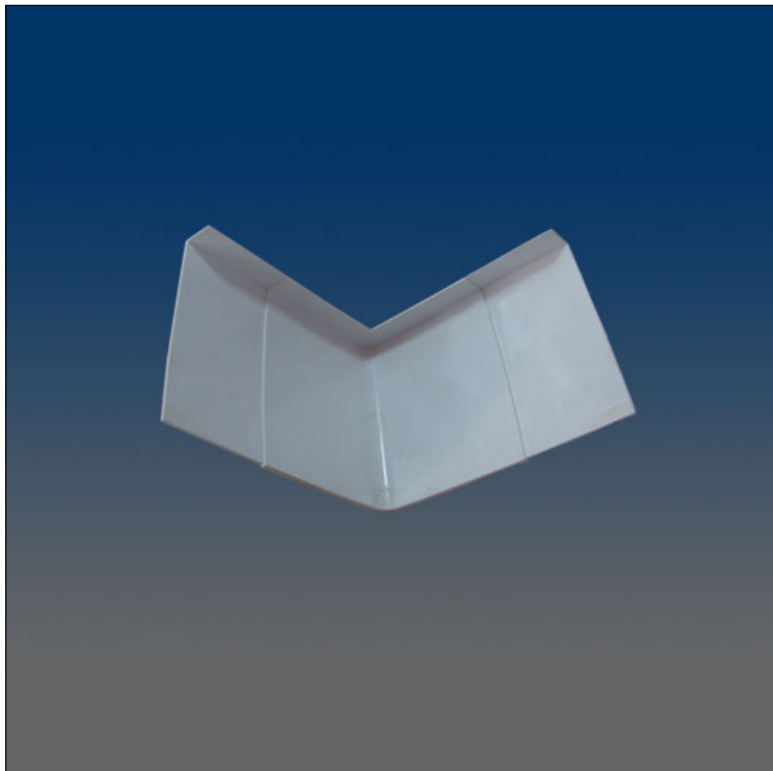

Screen Hardware

www.visionhardware.com

Screen Hardware

Model Number:

1481

Material:

PVC

Description: