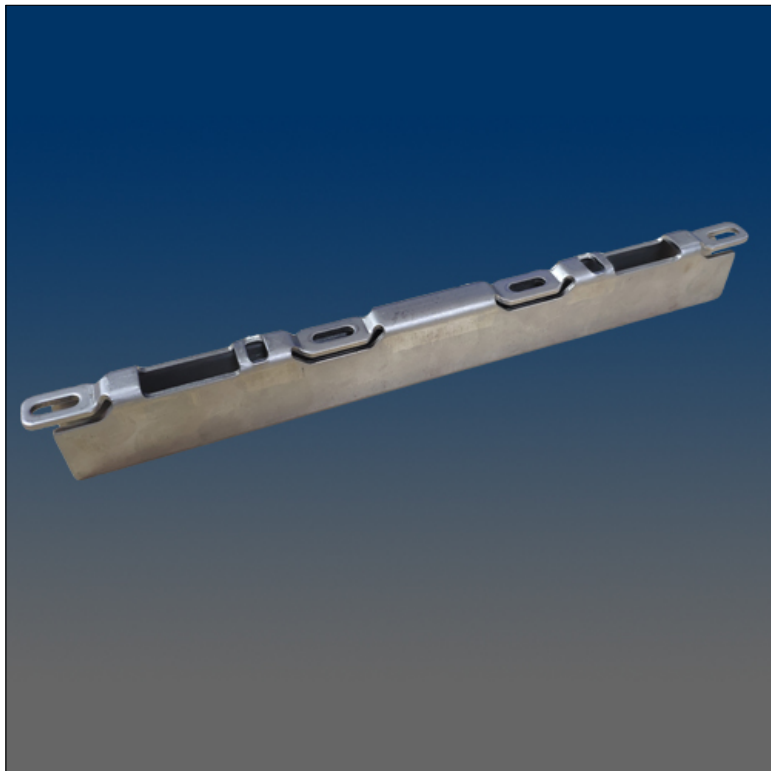

Patio Door

www.visionhardware.com

Patio Door

Model Number:
PM539SS

Description:
2 point mortise, stainless steel, 1.25"

Sales Contact:
(800) 220-4756
sales@visionhardware.com

500 Metuchen Road
South Plainfield NJ 07080