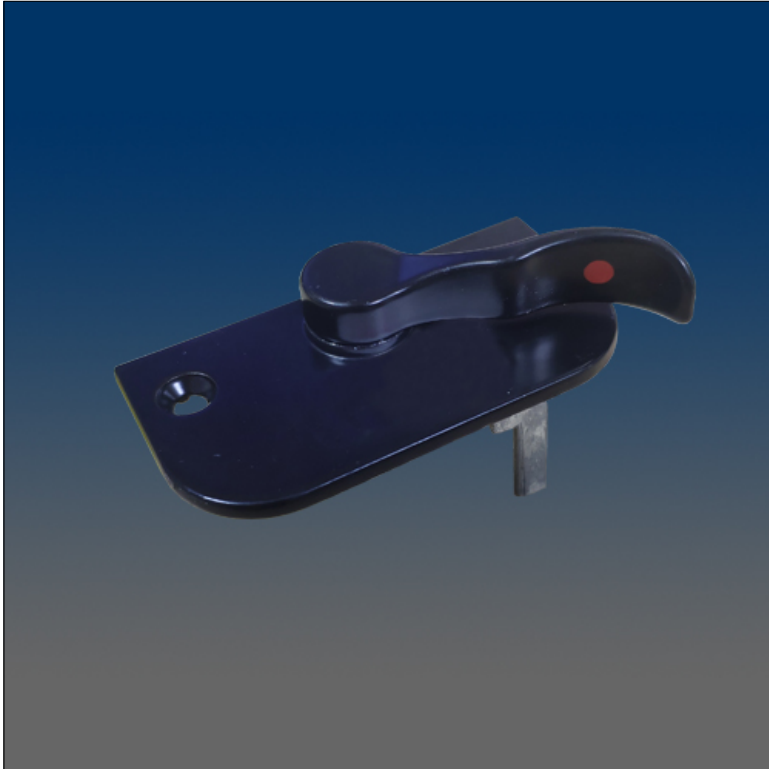

Locks

www.visionhardware.com

Locks

Model Number:
32740-LR

Description:
integrated sash lock

Sales Contact:
(800) 220-4756
sales@visionhardware.com

500 Metuchen Road
South Plainfield NJ 07080