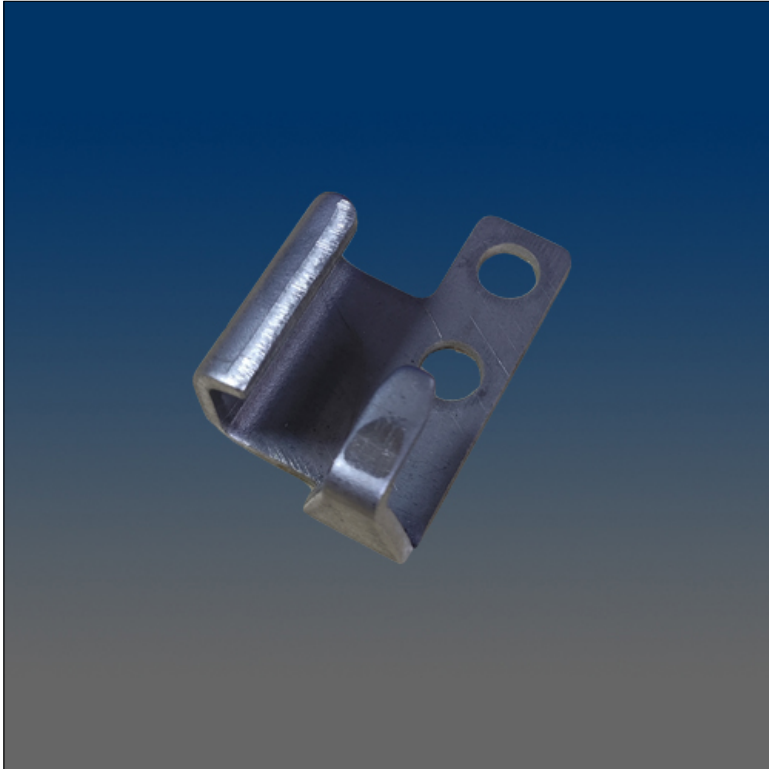

Tilt Latches

www.visionhardware.com

Tilt Latches

Model Number:
2511-LR

Description:
keeper for 2893 tilt latch. stainless steel, handed

Sales Contact:
(800) 220-4756
sales@visionhardware.com

500 Metuchen Road
South Plainfield NJ 07080