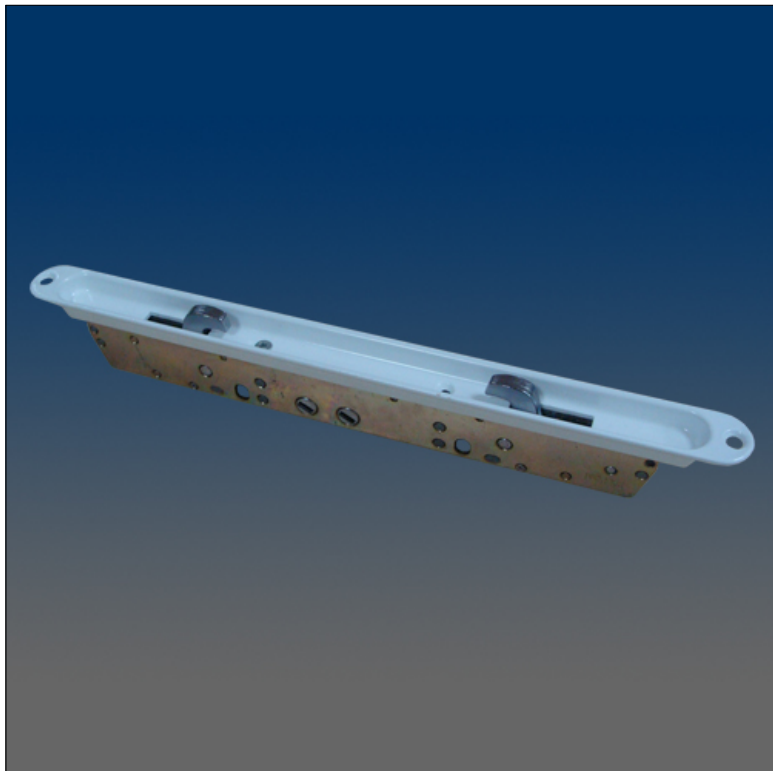

Patio Door

www.visionhardware.com

Patio Door

Model Number:
PM520C

Description:
2 point mortise, cupped plate

Sales Contact:
(800) 220-4756
sales@visionhardware.com

500 Metuchen Road
South Plainfield NJ 07080