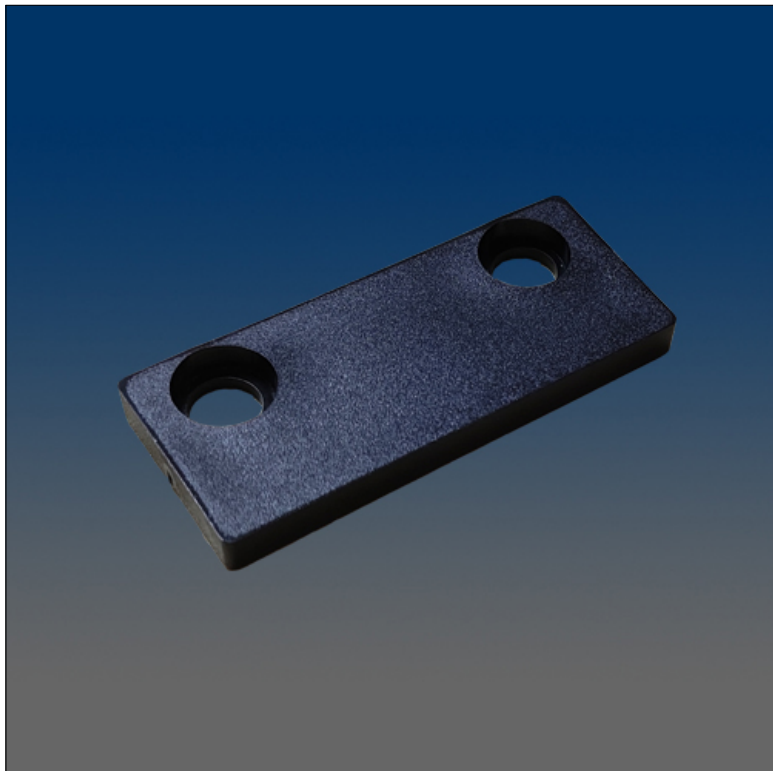

Miscellaneous

www.visionhardware.com

Miscellaneous

Model Number:
14304

Description:
cam handle plate

Sales Contact:
(800) 220-4756
sales@visionhardware.com

500 Metuchen Road
South Plainfield NJ 07080