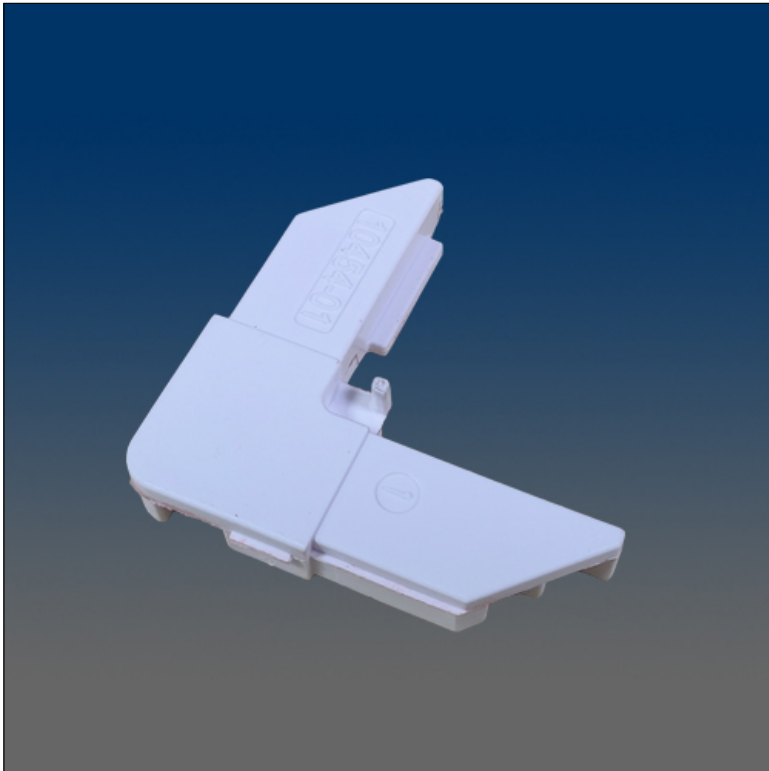

Screen Hardware

www.visionhardware.com

Screen Hardware

Model Number:
10454-01

Description:
screen corner

Sales Contact:
(800) 220-4756
sales@visionhardware.com

500 Metuchen Road
South Plainfield NJ 07080