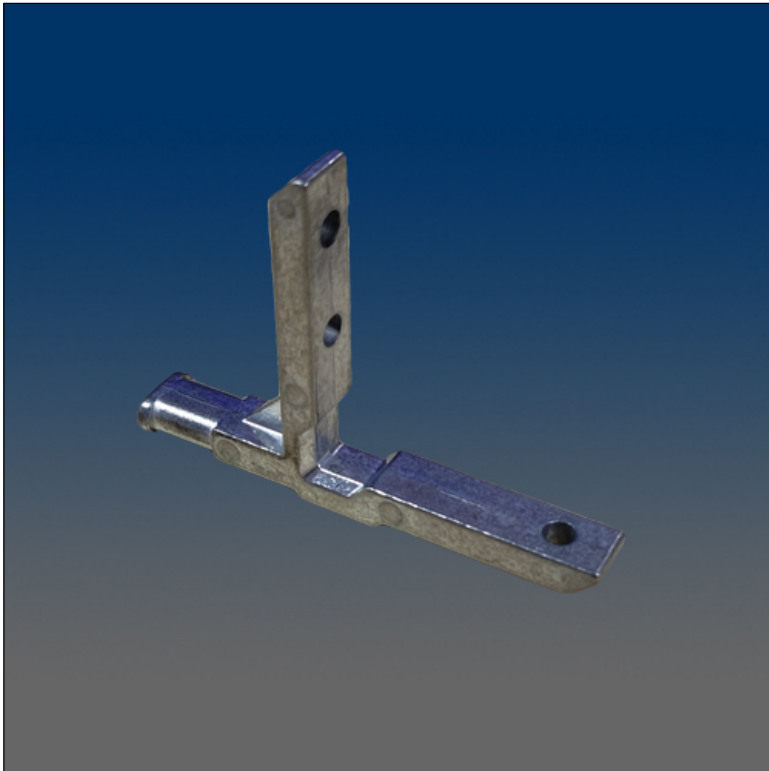

Pivot Bar

www.visionhardware.com

Pivot Bar

Model Number:
6947

Description:
pivot bar, zinc

Sales Contact:
(800) 220-4756
sales@visionhardware.com

500 Metuchen Road
South Plainfield NJ 07080