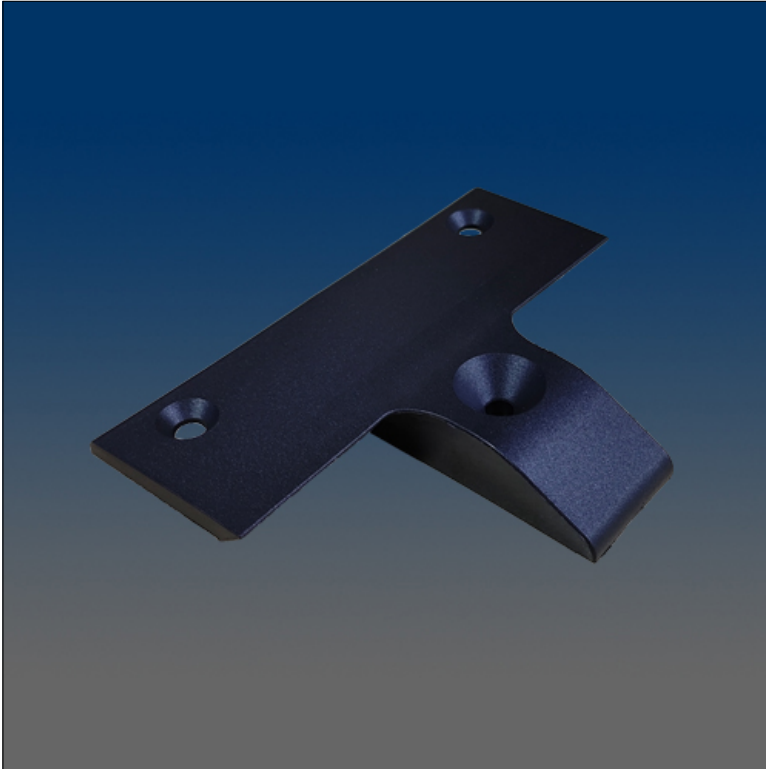

Miscellaneous

www.visionhardware.com

Miscellaneous

Model Number:
2425

Description:
meeting rail wedge

Sales Contact:
(800) 220-4756
sales@visionhardware.com

500 Metuchen Road
South Plainfield NJ 07080