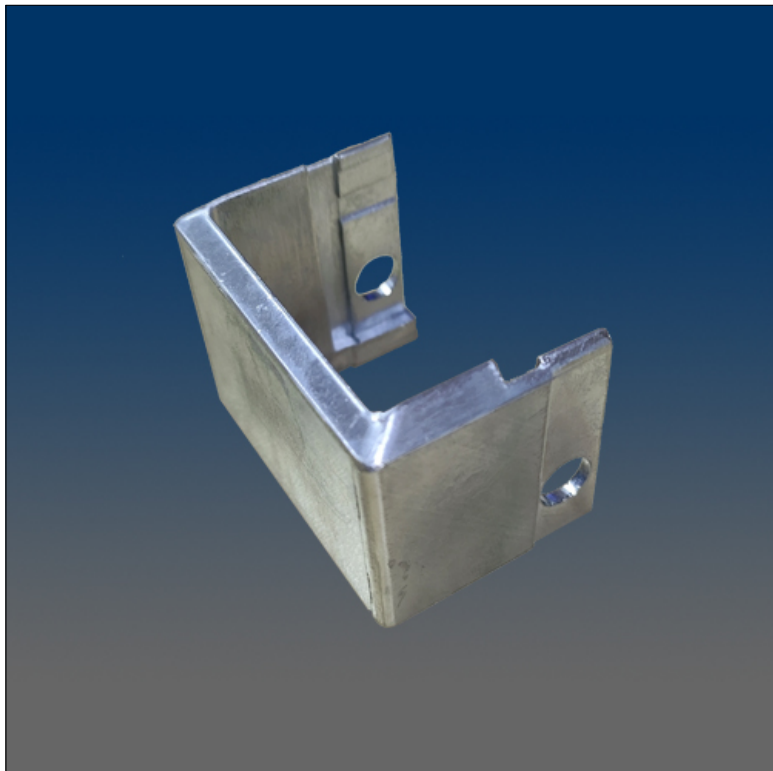

Fence and Railing

www.visionhardware.com

Fence and Railing

Model Number:
142959

Description:
fence base, zinc

Sales Contact:
(800) 220-4756
sales@visionhardware.com

500 Metuchen Road
South Plainfield NJ 07080