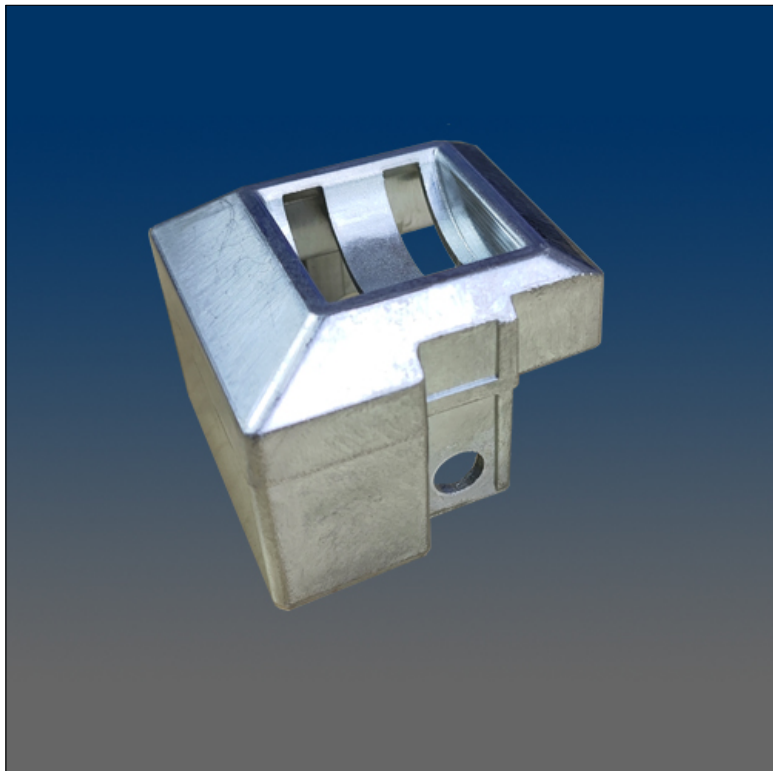

Fence and Railing

www.visionhardware.com

Fence and Railing

Model Number:
142449

Description:
fence base, zinc

Sales Contact:
(800) 220-4756
sales@visionhardware.com

500 Metuchen Road
South Plainfield NJ 07080