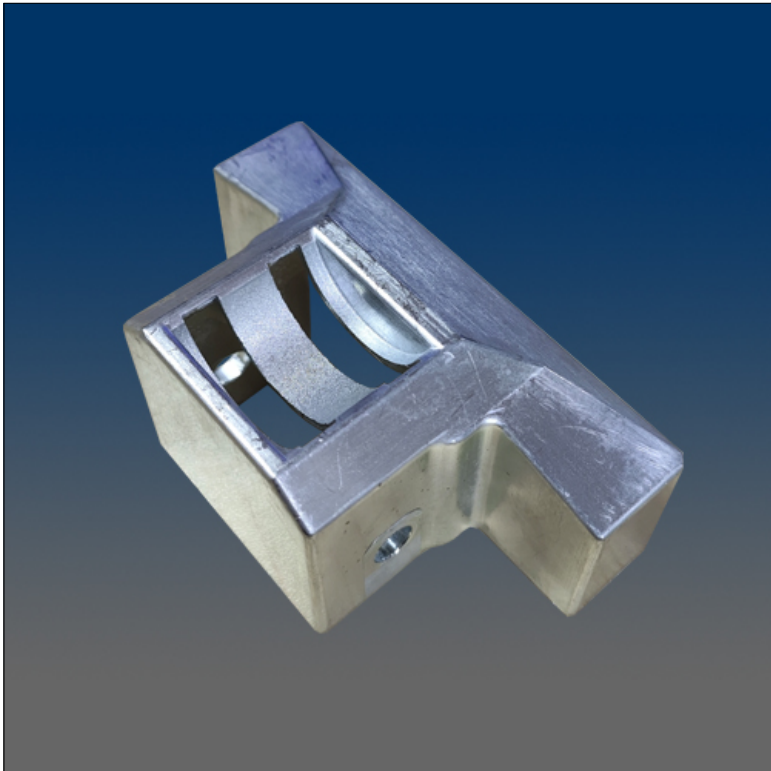

Fence and Railing

www.visionhardware.com

Fence and Railing

Model Number:
141521

Description:
fence top fitting, zinc

Sales Contact:
(800) 220-4756
sales@visionhardware.com

500 Metuchen Road
South Plainfield NJ 07080