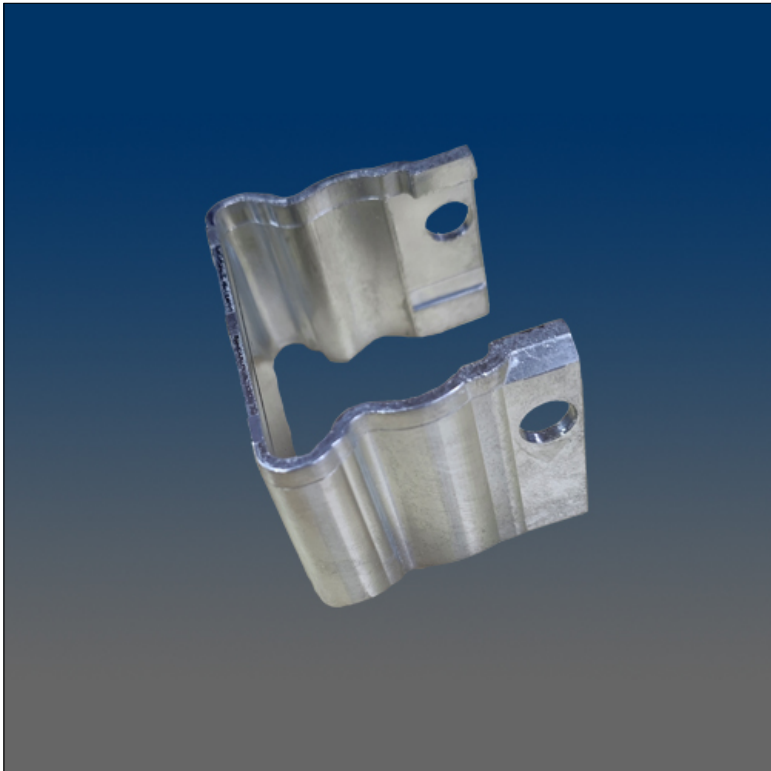

Fence and Railing

www.visionhardware.com

Fence and Railing

Model Number:
141188

Description:
fence post base, zinc

Sales Contact:
(800) 220-4756
sales@visionhardware.com

500 Metuchen Road
South Plainfield NJ 07080