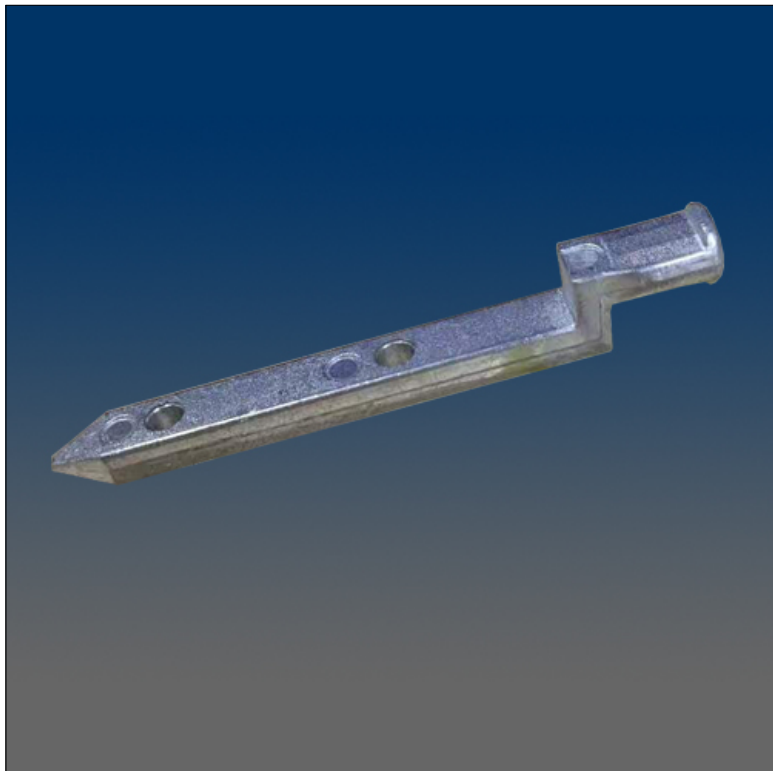

Pivot Bar

www.visionhardware.com

Pivot Bar

Model Number:
6945

Description:
pivot bar, zinc

Sales Contact:
(800) 220-4756
sales@visionhardware.com

500 Metuchen Road
South Plainfield NJ 07080