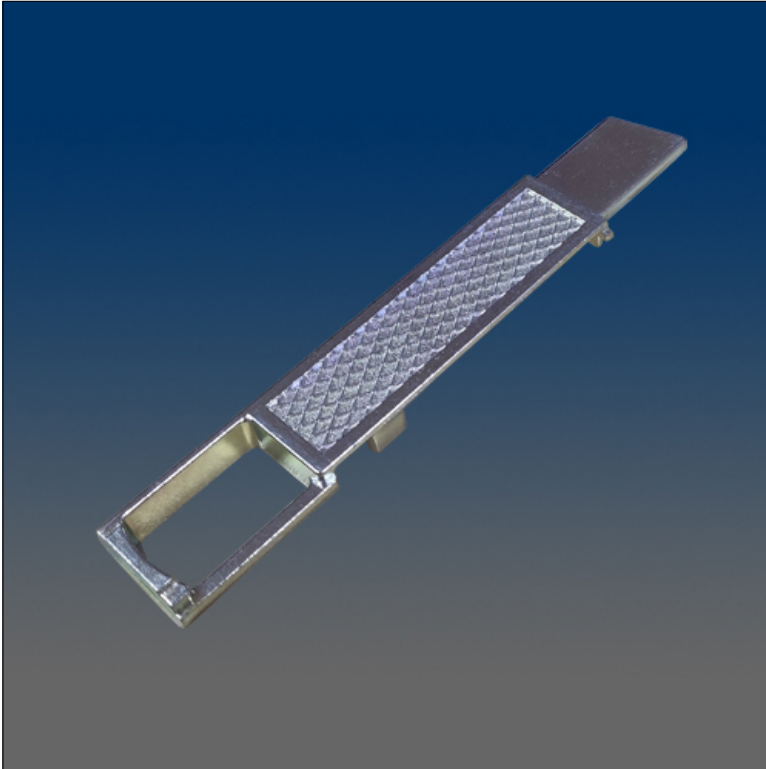

Screen Hardware

www.visionhardware.com

Screen Hardware

Model Number:
10510-L/R

Description:
Trigger Bolt for storm window glass panel, left/right

Sales Contact:
(800) 220-4756
sales@visionhardware.com

500 Metuchen Road
South Plainfield NJ 07080