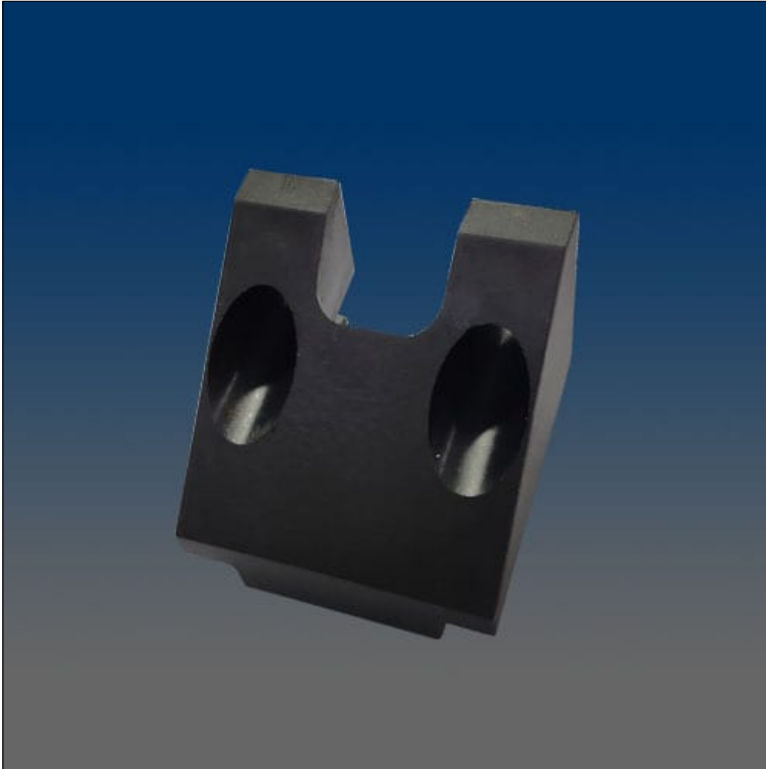

Miscellaneous

www.visionhardware.com

Miscellaneous

Model Number:
2421

Material:
PA6 (Nylon)

Description:
sash stop

Sales Contact:
(800) 220-4756
sales@visionhardware.com

500 Metuchen Road
South Plainfield NJ 07080