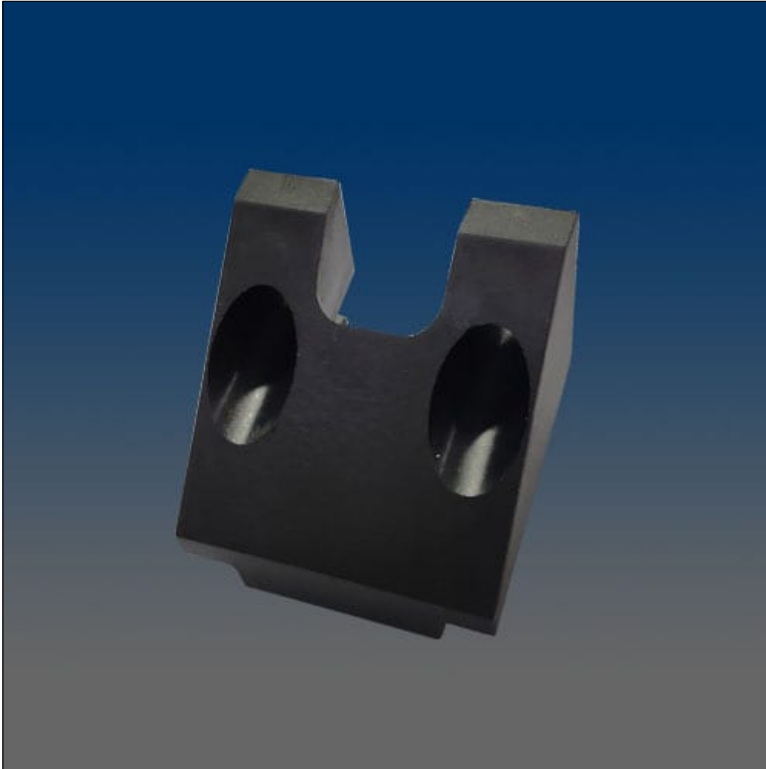

Miscellaneous

www.visionhardware.com

Miscellaneous

Model Number:
2421

Material:
PA6 (Nylon)

Description:
Sash stop

Sales Contact:
(800) 220-4756
sales@visionhardware.com

500 Metuchen Road
South Plainfield NJ 07080