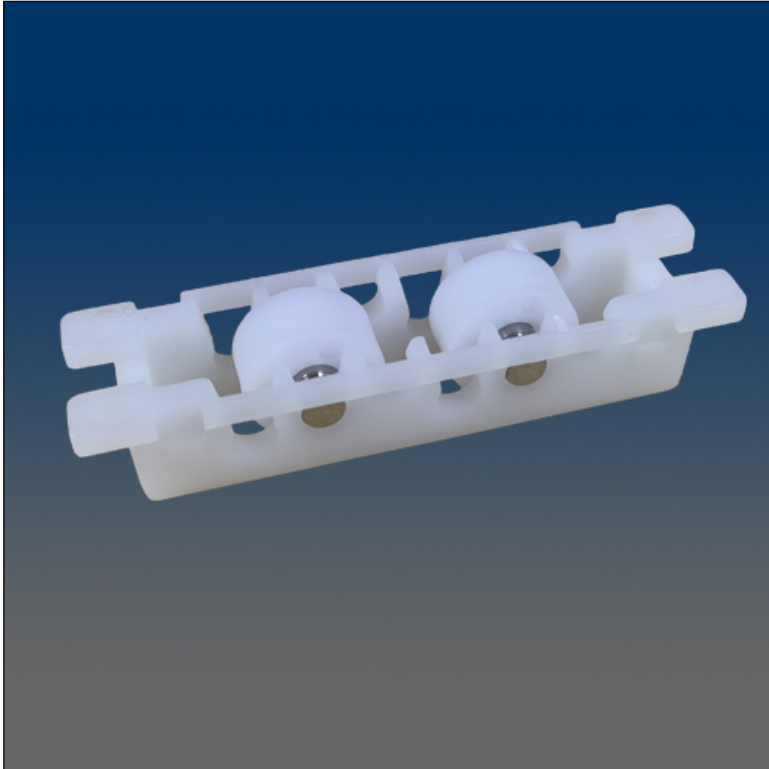

Rollers

www.visionhardware.com

Rollers

Model Number:
1197

Description:
roller, plastic wheel / stainless steel axle, middle notch, same housing as 1188

Sales Contact:
(800) 220-4756
sales@visionhardware.com

500 Metuchen Road
South Plainfield NJ 07080