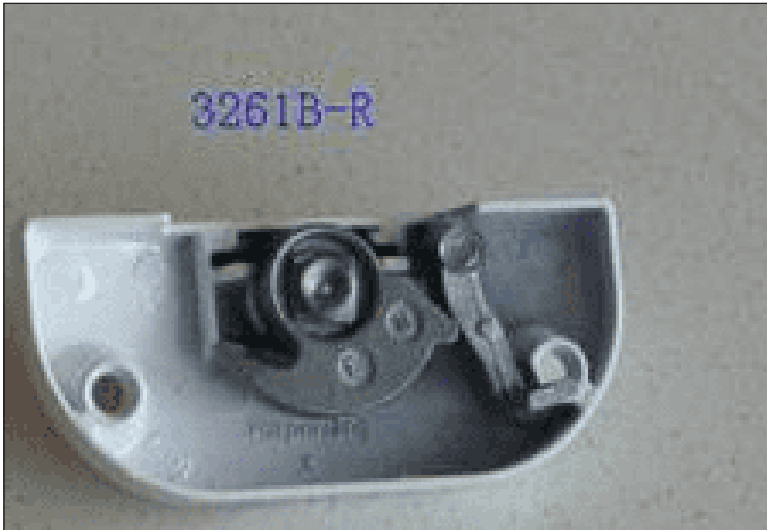

Locks

www.visionhardware.com

Locks

Model Number:

3261B-LR

Material:

ZINC

Description:

Sash Lock for Lock/Latch Combo, 2.062" C/L, .755" setback

Sales Contact:

(800) 220-4756

sales@visionhardware.com

500 Metuchen Road
South Plainfield NJ 07080