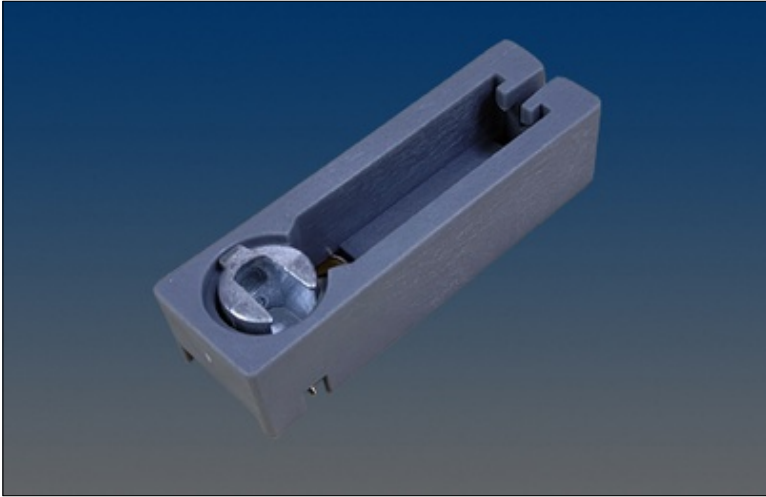

Balances

www.visionhardware.com

Balances

Model Number:

2913

Material:

Zinc/ Plastic

Description:

Jamb liner balance shoe

Sales Contact:

(800) 220-4756
sales@visionhardware.com

500 Metuchen Road
South Plainfield NJ 07080