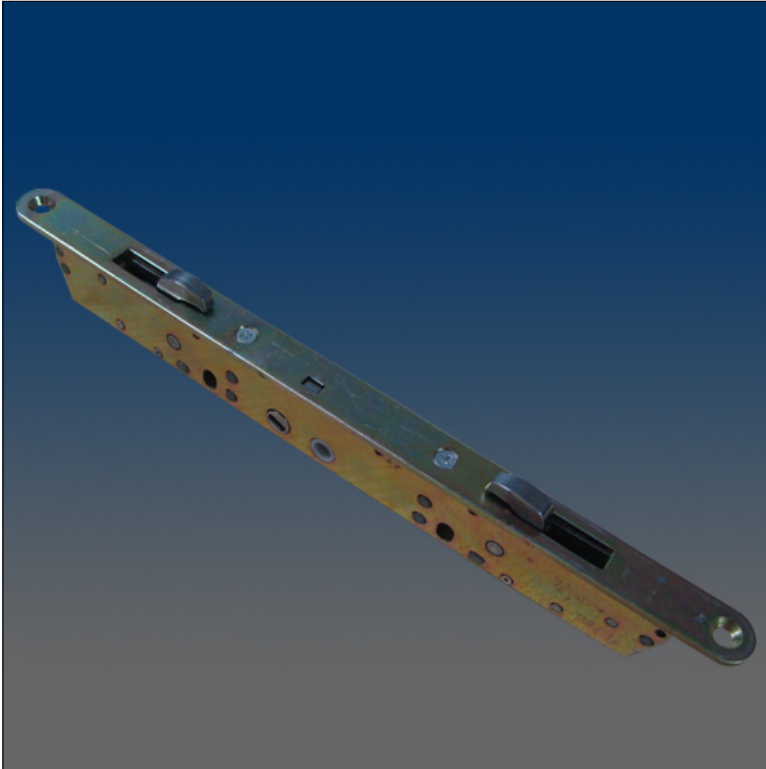

Patio Door

www.visionhardware.com

Patio Door

Model Number:
PM526A

Material:
ZINC

Description:
2 POINT MORTISE

Sales Contact:
(800) 220-4756
sales@visionhardware.com

500 Metuchen Road
South Plainfield NJ 07080