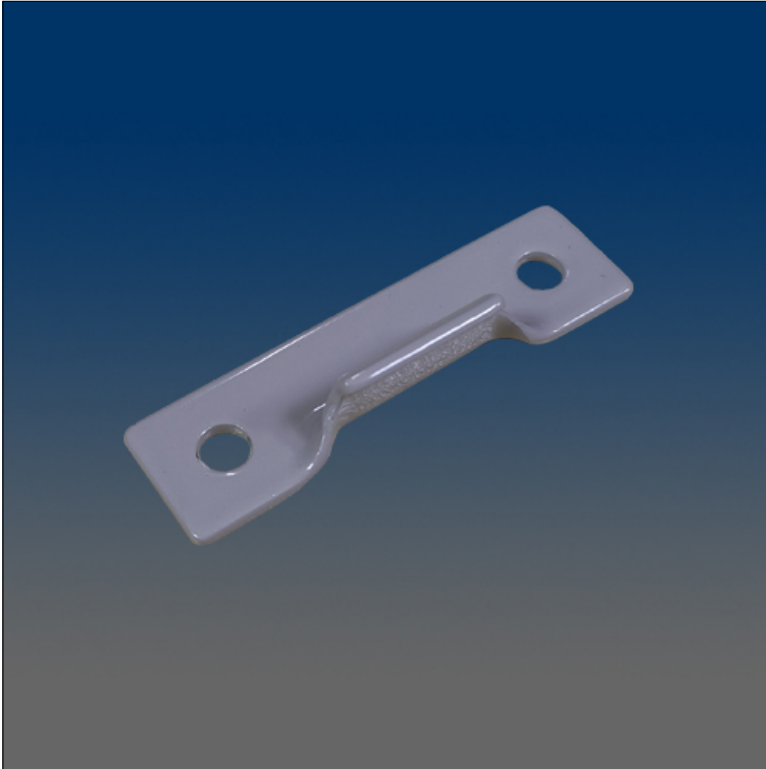

Casement

www.visionhardware.com

Casement

Model Number:
16632

Description:
Snubber

Sales Contact:
(800) 220-4756
sales@visionhardware.com

500 Metuchen Road
South Plainfield NJ 07080