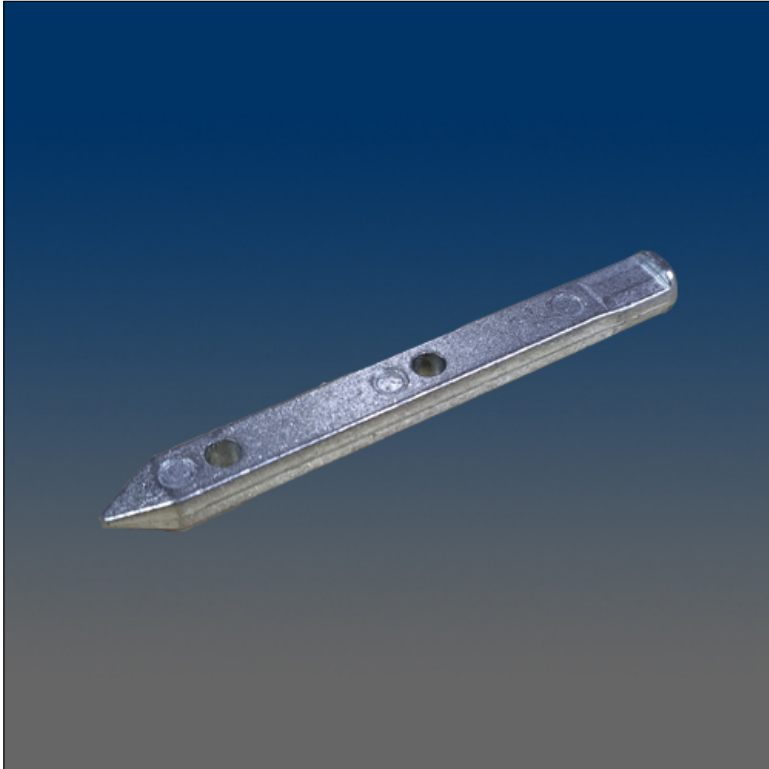

Pivot Bar

www.visionhardware.com

Pivot Bar

Model Number:

6946

Description:

pivot bar, zinc, constant force compatible

Sales Contact: