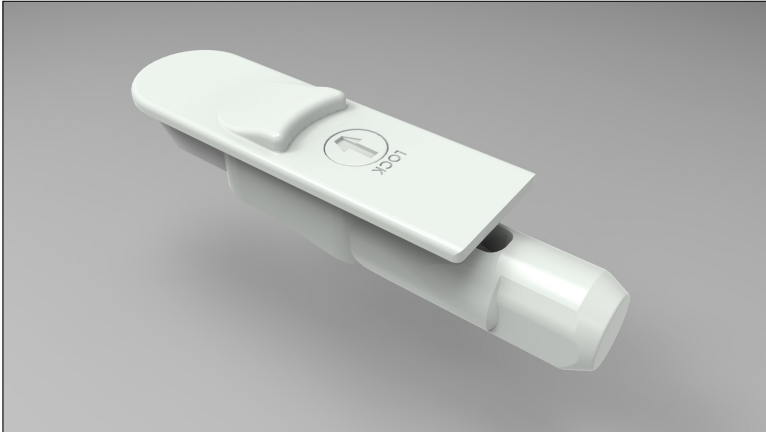

Tilt Latches

www.visionhardware.com

Tilt Latches

Model Number:

Concept 3722B

Description:

Impact submarine tilt latch with locking feature.

Sales Contact: