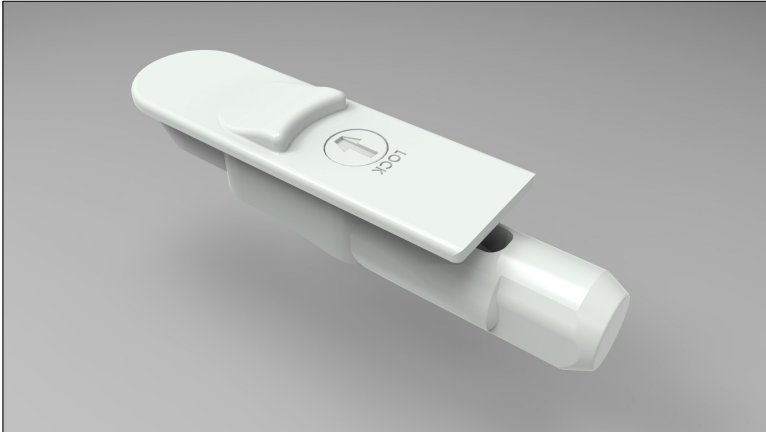

Tilt Latches

www.visionhardware.com

Model Number:

Concept 3722B

Description:

Impact submarine tilt latch with locking feature.

Tilt Latches

Sales Contact: