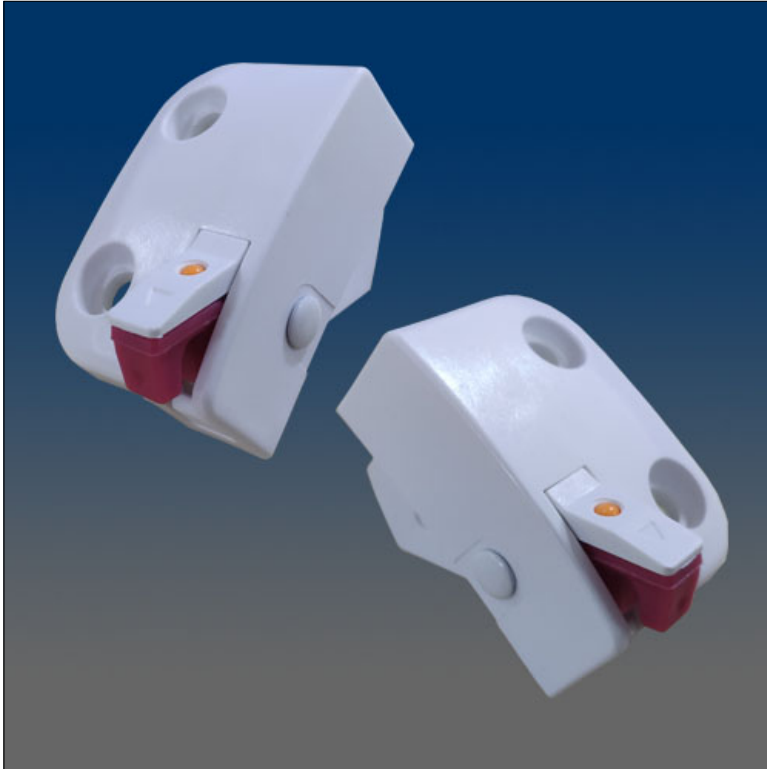

WOCD

www.visionhardware.com

WOCD

Model Number:
1740FM

Description:
Face mounted dual action WOCD. Intended for aftermarket field applications.

Sales Contact:
(800) 220-4756
sales@visionhardware.com

500 Metuchen Road
South Plainfield NJ 07080