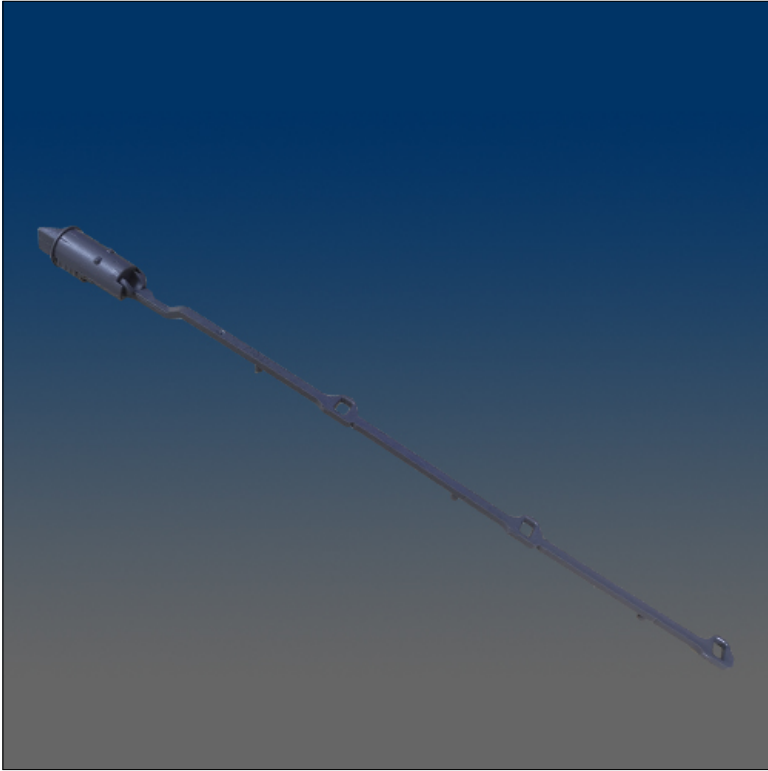

Tilt Latches

www.visionhardware.com

Tilt Latches

Model Number:
7108

Description:
Tilt latch for Vision lock/tilt system

Sales Contact:
(800) 220-4756
sales@visionhardware.com

500 Metuchen Road
South Plainfield NJ 07080