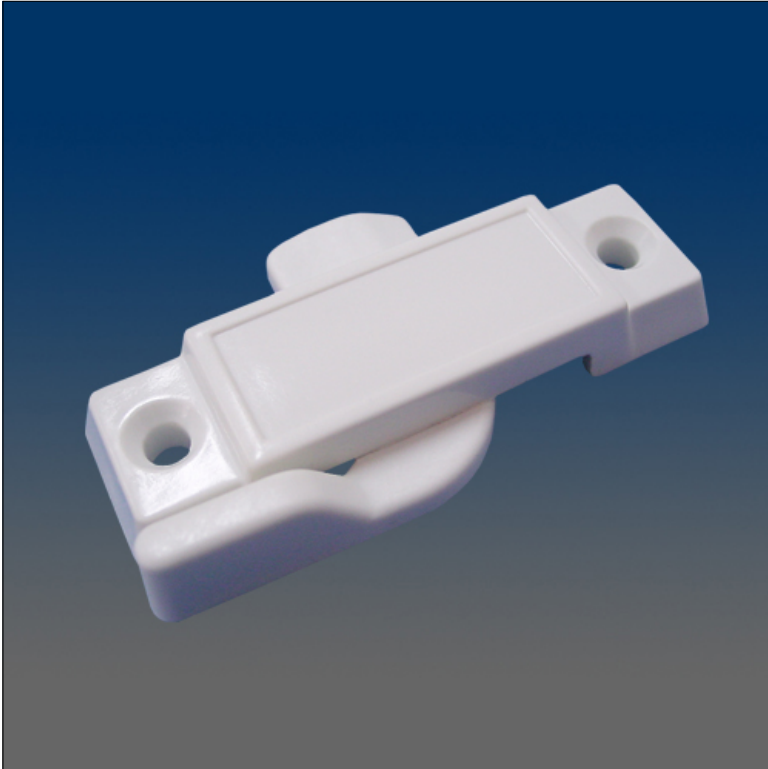

Locks

www.visionhardware.com

Locks

Model Number:
31775

Material:
COMPOSITE

Description:

Sales Contact:
(800) 220-4756
sales@visionhardware.com

500 Metuchen Road
South Plainfield NJ 07080