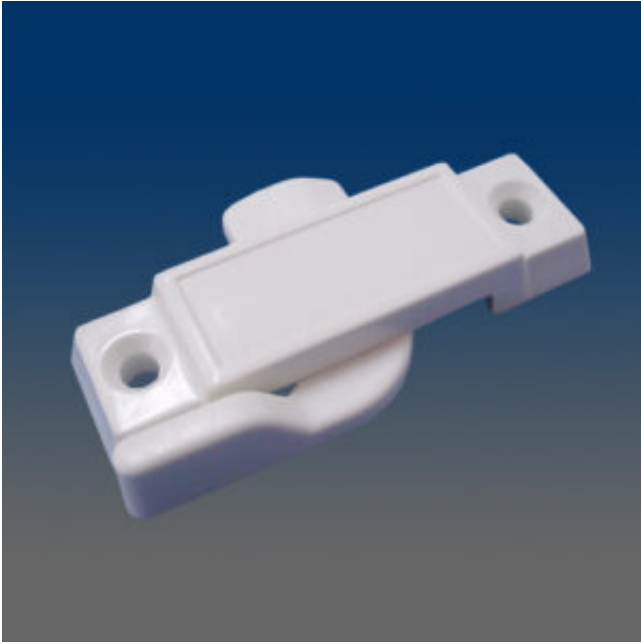

Locks

www.visionhardware.com

Locks

Model Number:
31775

Material:
COMPOSITE

Description:

Sales Contact:
(800) 220-4756
sales@visionhardware.com

500 Metuchen Road
South Plainfield NJ 07080