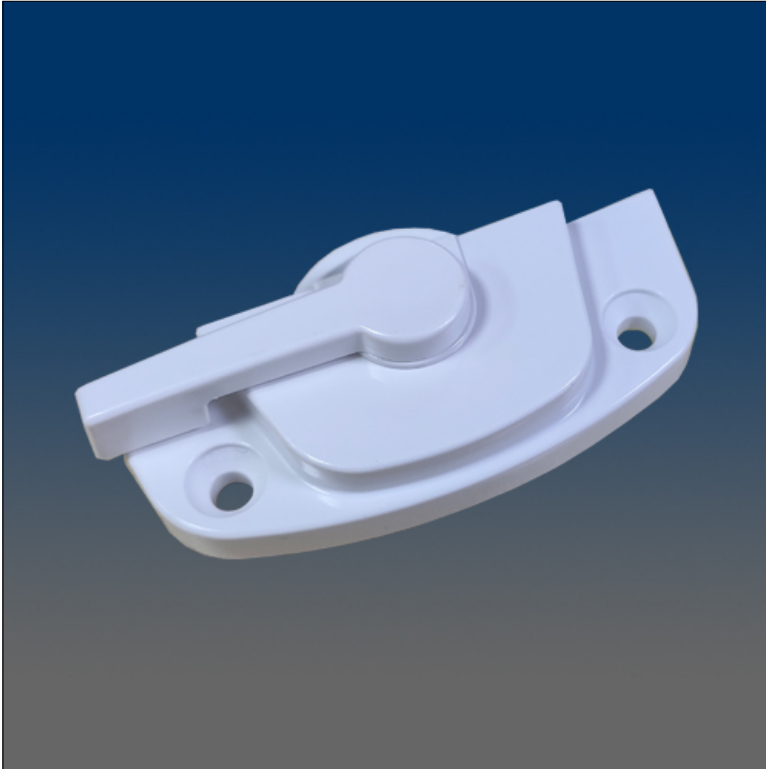

Locks

www.visionhardware.com

Locks

Model Number:
4322

Material:
COMPOSITE

Description:
Composite Sash Lock. Installation holes offset .688" with 2.062" C/C

Sales Contact:
(800) 220-4756
sales@visionhardware.com