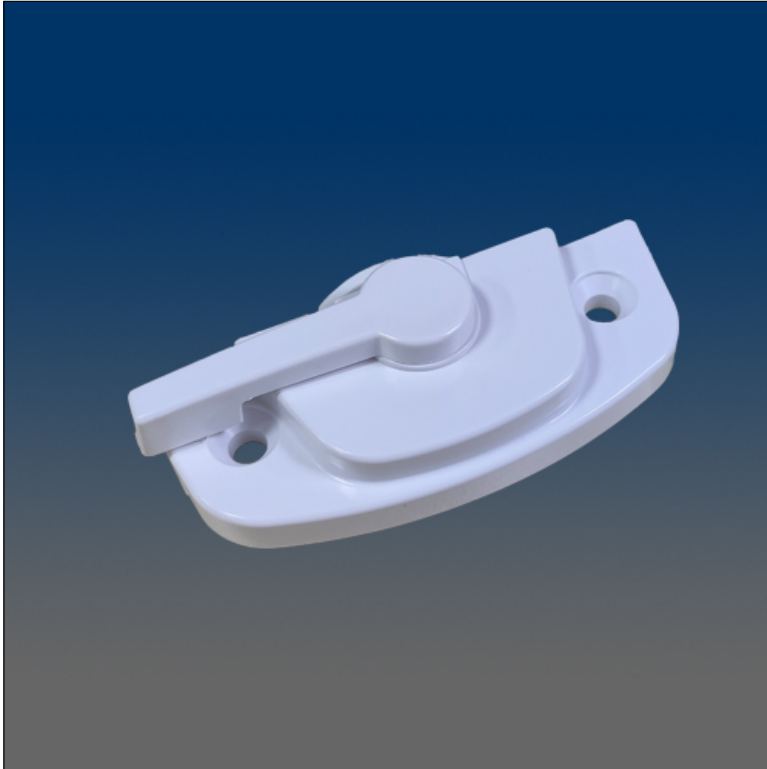

Locks

www.visionhardware.com

Locks

Model Number:
4323

Material:
COMPOSITE

Description:
Composite Sash lock. Installation holes offset .438" with 2.062" C/C.

Sales Contact:
(800) 220-4756
sales@visionhardware.com