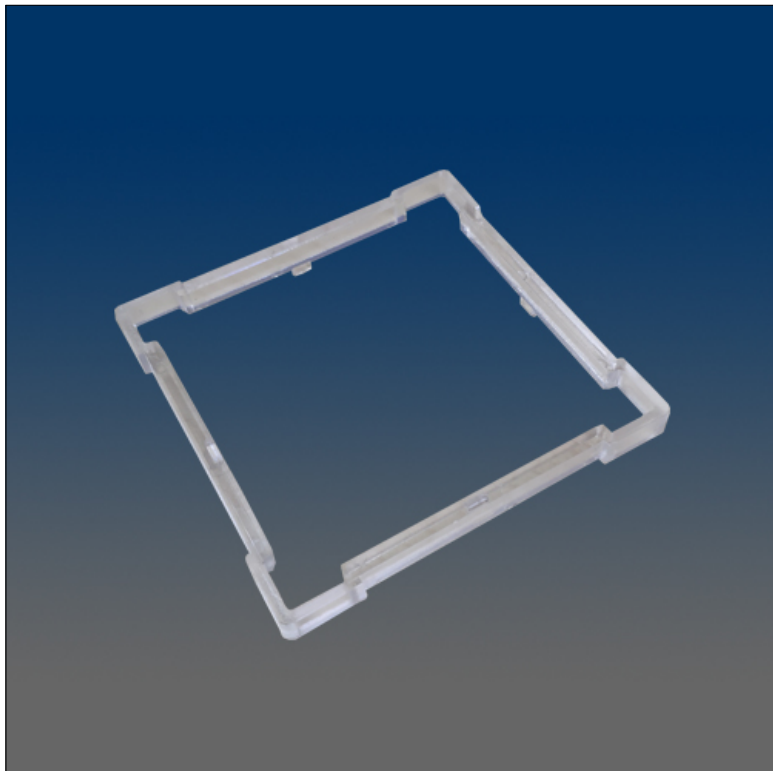

Fence and Railing

www.visionhardware.com

Fence and Railing

Model Number:
134448

Description:
Post Cap Lens

Sales Contact:
(800) 220-4756
sales@visionhardware.com

500 Metuchen Road
South Plainfield NJ 07080