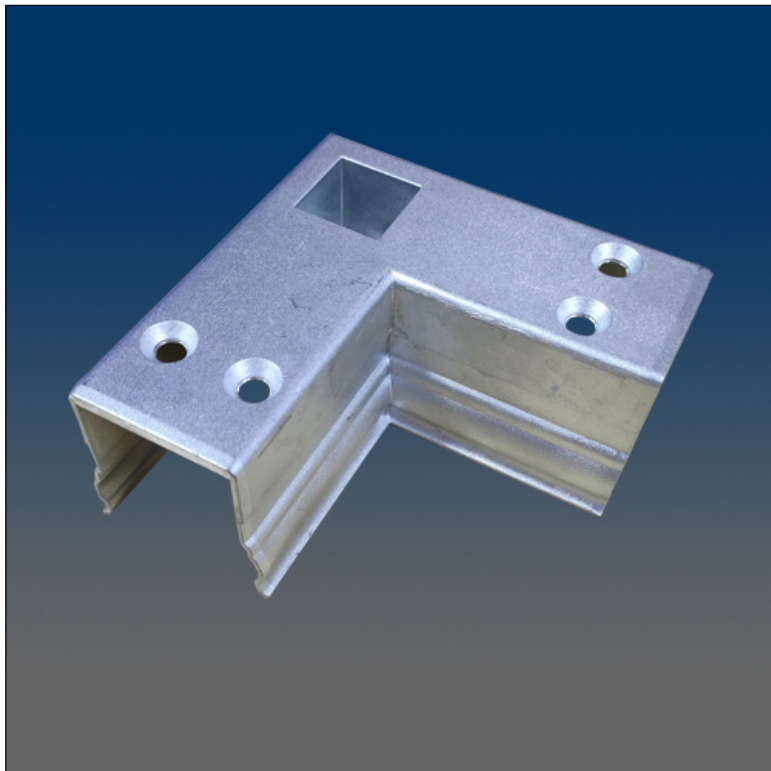

Fence and Railing

www.visionhardware.com

Fence and Railing

Model Number:

143029

Description:

Crossover Corner, assembled with 143406

Sales Contact: