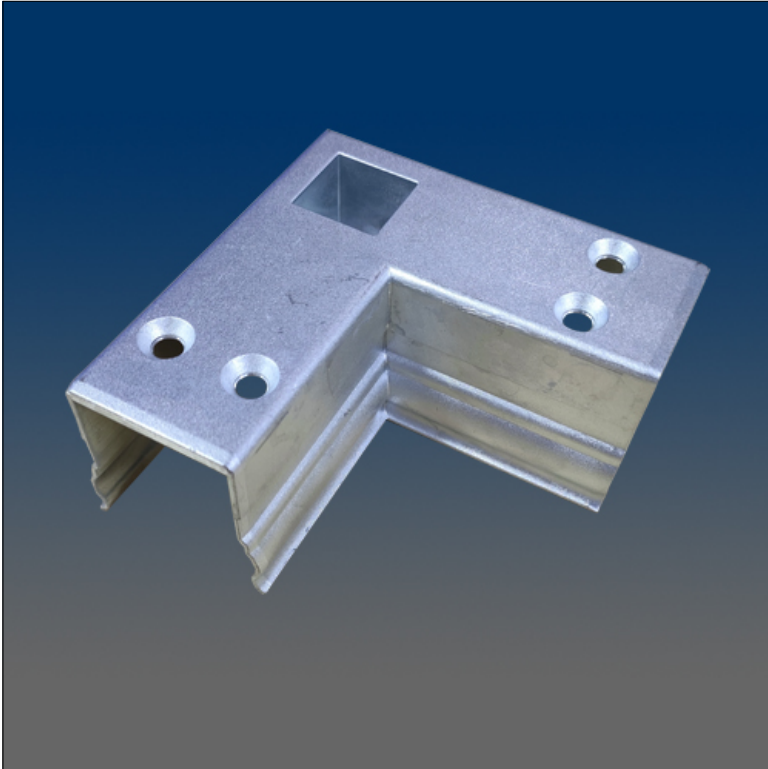

Fence and Railing

www.visionhardware.com

Fence and Railing

Model Number:
143029

Description:
Crossover Corner, assembled with 143406

Sales Contact:
(800) 220-4756
sales@visionhardware.com

500 Metuchen Road
South Plainfield NJ 07080