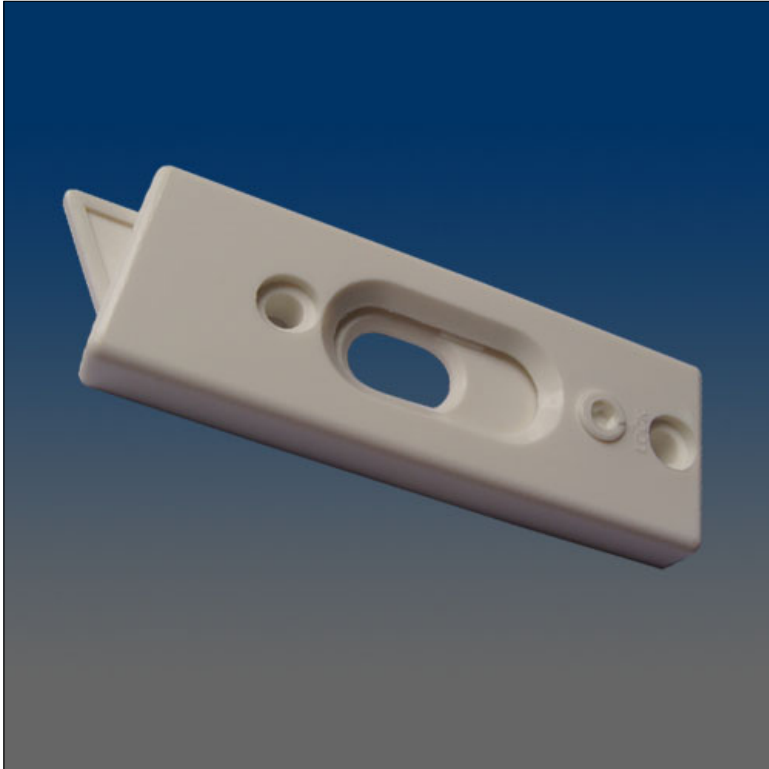

Tilt Latches

www.visionhardware.com

Tilt Latches

Model Number:
2831

Material:
PA6 (Nylon)

Description:
Tilt Latch w/ Cam Button Surface Mount (L/R)

Sales Contact:
(800) 220-4756
sales@visionhardware.com

500 Metuchen Road
South Plainfield NJ 07080