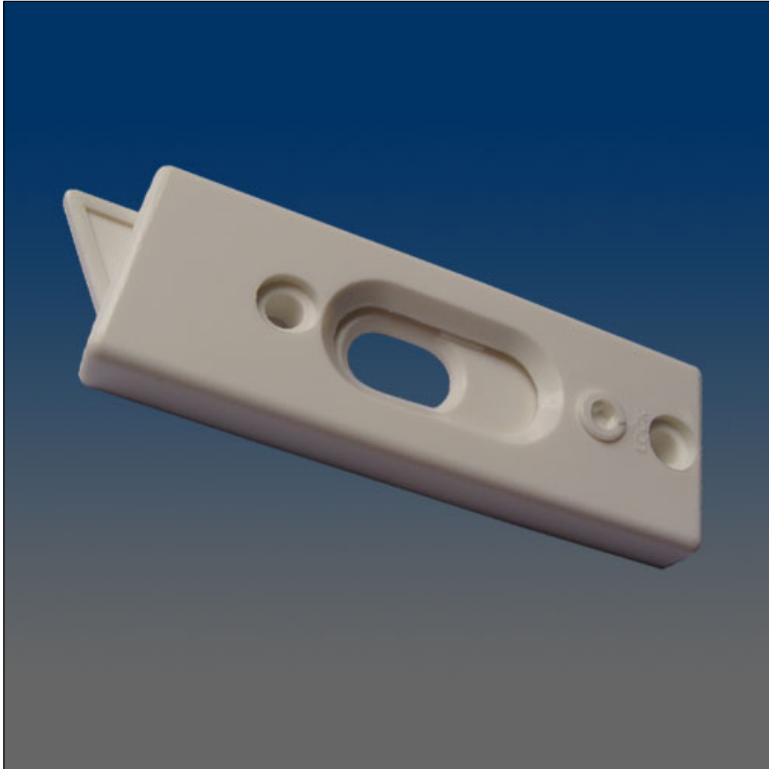

Tilt Latches

www.visionhardware.com

Tilt Latches

Model Number:

2831

Material:

PA6 (Nylon)

Description:

Tilt Latch w/ Cam Button Surface Mount (L/R)

Sales Contact:

(800) 220-4756
sales@visionhardware.com

500 Metuchen Road
South Plainfield NJ 07080