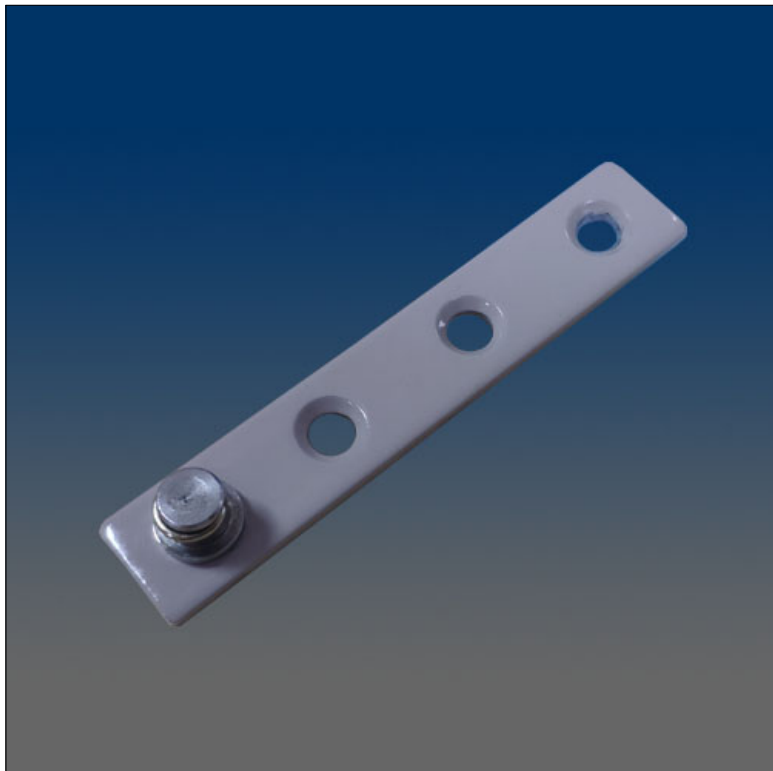

Casement

www.visionhardware.com

Casement

Model Number:
16212

Description:
Stud bracket

Sales Contact:
(800) 220-4756
sales@visionhardware.com

500 Metuchen Road
South Plainfield NJ 07080