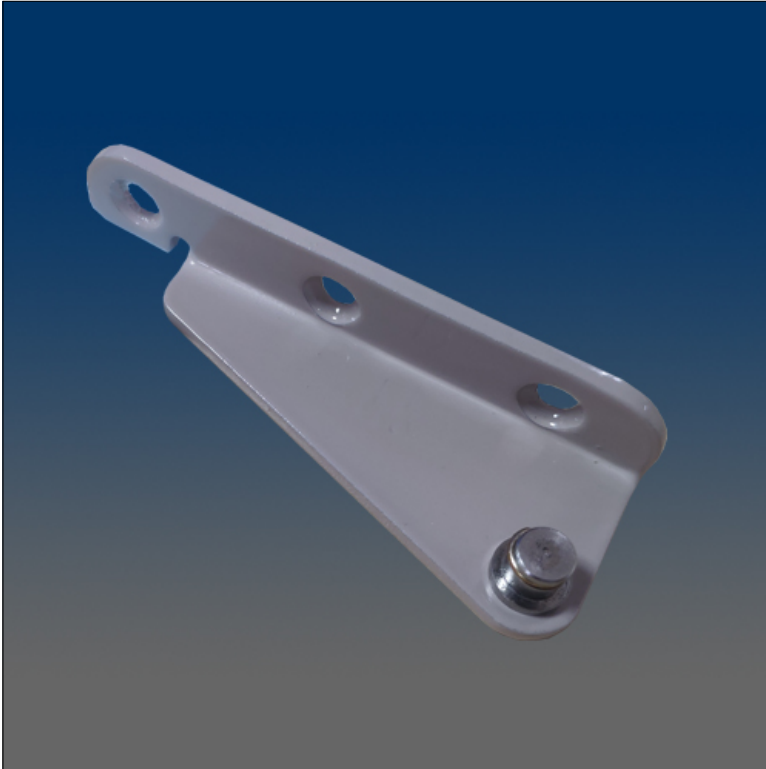

Casement

www.visionhardware.com

Casement

Model Number:
16211-L

Description:
Stud bracket, left handed.

Sales Contact:
(800) 220-4756
sales@visionhardware.com

500 Metuchen Road
South Plainfield NJ 07080