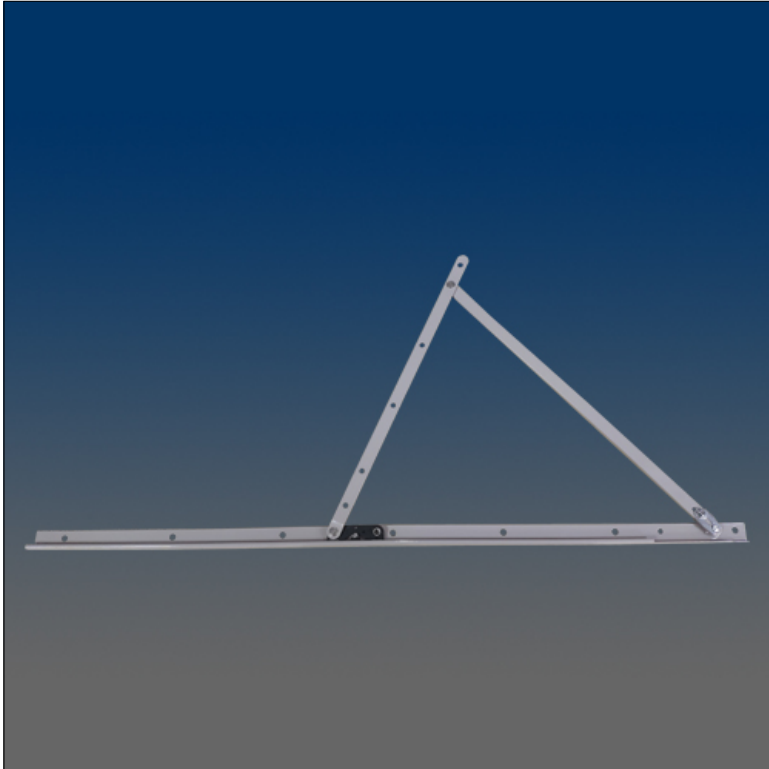

Casement

www.visionhardware.com

Casement

Model Number:
16026P-R

Description:
26in awning hinge with coated arms and track. Right handed.

Sales Contact:
(800) 220-4756
sales@visionhardware.com

500 Metuchen Road
South Plainfield NJ 07080